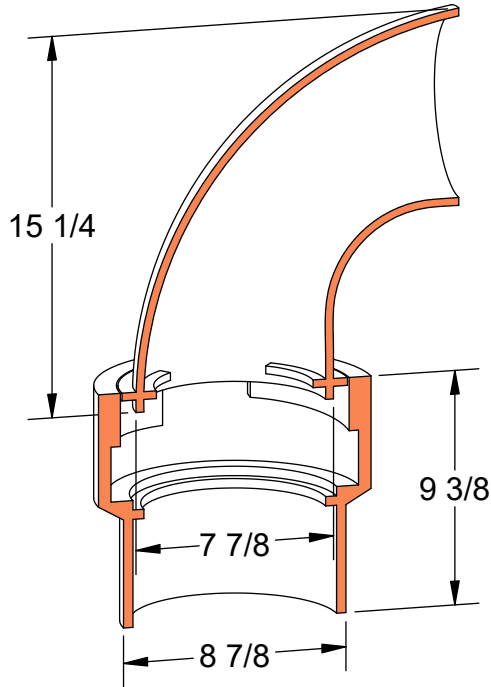

PRODUCT #WORCT
Worcester Green Trap

ASTM
A48

Gray Iron
Class 35B