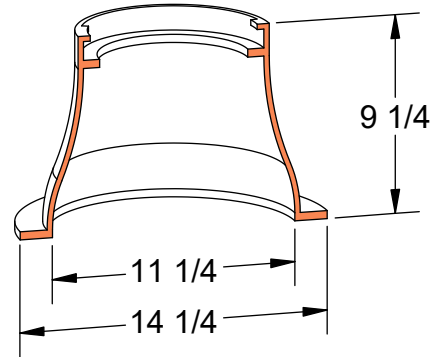

VALVE BOX BASES

PRODUCT #30004

PRODUCT #30006

PRODUCT #30160