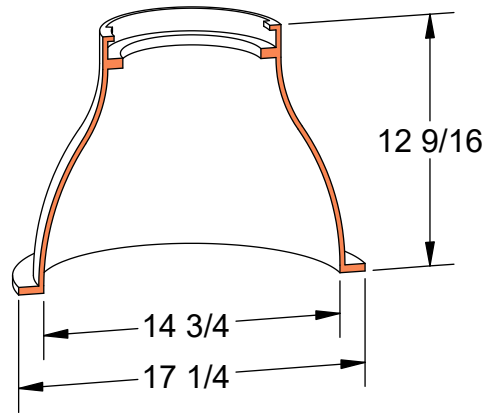

VALVE BOX BASES

PRODUCT #30004

PRODUCT #30006

PRODUCT #30160