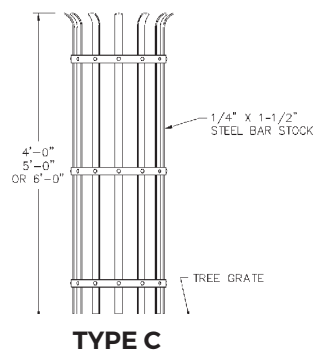

FABRICATED TREE GUARDS

SPECIAL NOTE: Most tree grate units are furnished standard with four inconspicuous guard lugs on the underside to facilitate attachment of tree guards.

Neenah Tree Guards are manufactured from hot rolled, pickled and oiled mild steel in the five standard illustrated styles. Guards are designed to be attached in four places to bolting lugs which are integrally cast to the underside of the tree grate.

Neenah Tree Guards are manufactured using .5" flat and .625" square steel stock. Our use of these heavier materials sets Neenah's Tree Guards apart from the others, making for a stronger, more durable product.

Neenah furnishes guards completely assembled in two half sections. Guards are supplied with the vertical bars bolted to the rings. No tree guards are available for octagonal openings.

Tree guards are furnished with black powder coat paint
(Minimum thickness 2-mils)

SPECIFY WHEN ORDERING:

1. Style
2. Dimension "L" (guard height as measured from top of grate - standard heights are 4', 5' or 6')
3. Tree opening diameter
4. Paint specifications if different from standard
5. Shop drawings for approval