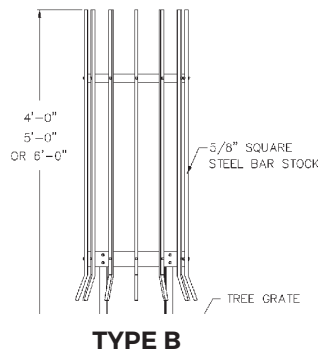

FABRICATED TREE GUARDS

SPECIAL NOTE: Most tree grate units are furnished standard with four inconspicuous guard lugs on the underside to facilitate attachment of tree guards.

Neenah Tree Guards are manufactured from hot rolled, pickled and oiled mild steel in the five standard illustrated styles. Guards are designed to be attached in four places to bolting lugs which are integrally cast to the underside of the tree grate.

Neenah Tree Guards are manufactured using .5" flat and .625" square steel stock. Our use of these heavier materials sets Neenah's Tree Guards apart from the others, making for a stronger, more durable product.

Neenah furnishes guards completely assembled in two half sections. Guards are supplied with the vertical bars bolted to the rings. No tree guards are available for octagonal openings.

Tree guards are furnished with black powder coat paint
(Minimum thickness 2-mils)

SPECIFY WHEN ORDERING:

1. Style
2. Dimension "L" (guard height as measured from top of grate - standard heights are 4', 5' or 6')
3. Tree opening diameter
4. Paint specifications if different from standard
5. Shop drawings for approval