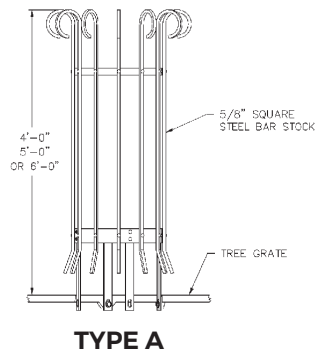

FABRICATED TREE GUARDS

SPECIAL NOTE: Most tree grate units are furnished standard with four inconspicuous guard lugs on the underside to facilitate attachment of tree guards.

Neenah Tree Guards are manufactured from hot rolled, pickled and oiled mild steel in the five standard illustrated styles. Guards are designed to be attached in four places to bolting lugs which are integrally cast to the underside of the tree grate.

Neenah Tree Guards are manufactured using .5" flat and .625" square steel stock. Our use of these heavier materials sets Neenah's Tree Guards apart from the others, making for a stronger, more durable product.

Neenah furnishes guards completely assembled in two half sections. Guards are supplied with the vertical bars bolted to the rings. No tree guards are available for octagonal openings.

Tree guards are furnished with black powder coat paint
(Minimum thickness 2-mils)

SPECIFY WHEN ORDERING:

1. Style
2. Dimension "L" (guard height as measured from top of grate - standard heights are 4', 5' or 6')
3. Tree opening diameter
4. Paint specifications if different from standard
5. Shop drawings for approval