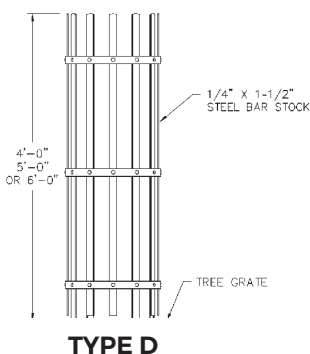

FABRICATED TREE GUARDS

SPECIAL NOTE: Most tree grate units are furnished standard with four inconspicuous guard lugs on the underside to facilitate attachment of tree guards.

Neenah Tree Guards are manufactured from hot rolled, pickled and oiled mild steel in the five standard illustrated styles. Guards are designed to be attached in four places to bolting lugs which are integrally cast to the underside of the tree grate.

Neenah Tree Guards are manufactured using .5" flat and .625" square steel stock. Our use of these heavier materials sets Neenah's Tree Guards apart from the others, making for a stronger, more durable product.

Neenah furnishes guards completely assembled in two half sections. Guards are supplied with the vertical bars bolted to the rings. No tree guards are available for octagonal openings.

Tree guards are furnished with black powder coat paint
(Minimum thickness 2-mils)

SPECIFY WHEN ORDERING:

1. Style
2. Dimension "L" (guard height as measured from top of grate - standard heights are 4', 5' or 6')
3. Tree opening diameter
4. Paint specifications if different from standard
5. Shop drawings for approval