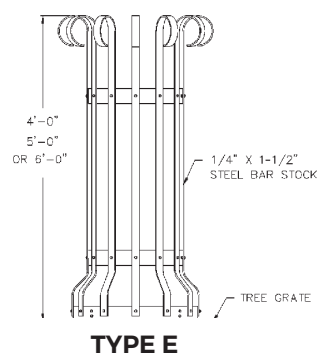

FABRICATED TREE GUARDS

SPECIAL NOTE: Most tree grate units are furnished standard with four inconspicuous guard lugs on the underside to facilitate attachment of tree guards.

Neenah Tree Guards are manufactured from hot rolled, pickled and oiled mild steel in the five standard illustrated styles. Guards are designed to be attached in four places to bolting lugs which are integrally cast to the underside of the tree grate.

Neenah Tree Guards are manufactured using .5" flat and .625" square steel stock. Our use of these heavier materials sets Neenah's Tree Guards apart from the others, making for a stronger, more durable product.

Neenah furnishes guards completely assembled in two half sections. Guards are supplied with the vertical bars bolted to the rings. No tree guards are available for octagonal openings.

Tree guards are furnished with black powder coat paint
(Minimum thickness 2-mils)

SPECIFY WHEN ORDERING:

1. Style
2. Dimension "L" (guard height as measured from top of grate - standard heights are 4', 5' or 6')
3. Tree opening diameter
4. Paint specifications if different from standard
5. Shop drawings for approval