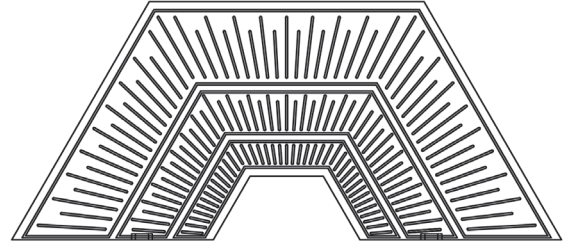

R-8809

DETAILS

- Available with light openings: R-8815-A

CIRCLE

SERIES NO.	GRATE SIZE	AVAILABLE TREE OPENING SIZES	SLOT SIZE
R-8830-A1	48" round	18" dia.	0.25"
R-8834	36" round	12" dia.	0.25"
R-8870	60" round	18" dia.	0.25"
R-8880-A	72" round	24", 36" dia.	0.25"
R-8883	96" round	28" dia.	0.25"

R-8870

DETAILS

- Available with light openings: R-8830-A1, R-8834, R-8870, R-8880-A, R-8883

METROPOLITAN COLLECTION

HEXAGON

SERIES NO.	GRATE SIZE	AVAILABLE TREE OPENING SIZES	SLOT SIZE
R-8965	60" Hex	16" dia.	0.25"

R-8965

EXTENDED

SERIES NO.	GRATE SIZE	AVAILABLE TREE OPENING SIZES	SLOT SIZE
R-8836	36" x 96"	12" dia.	0.25"
R-8824	36" x 108"	12" dia.	0.25"
R-8884-A	36" x 144"	16" dia.	0.25"
R-8817	48" x 108"	18", 24" dia.	0.25"
R-8815-B4	48" x 120"	18" dia.	0.25"
R-8815	48" x 144"	18" dia.	0.25"
R-8823	60" x 120"	18", 24" dia.	0.25"