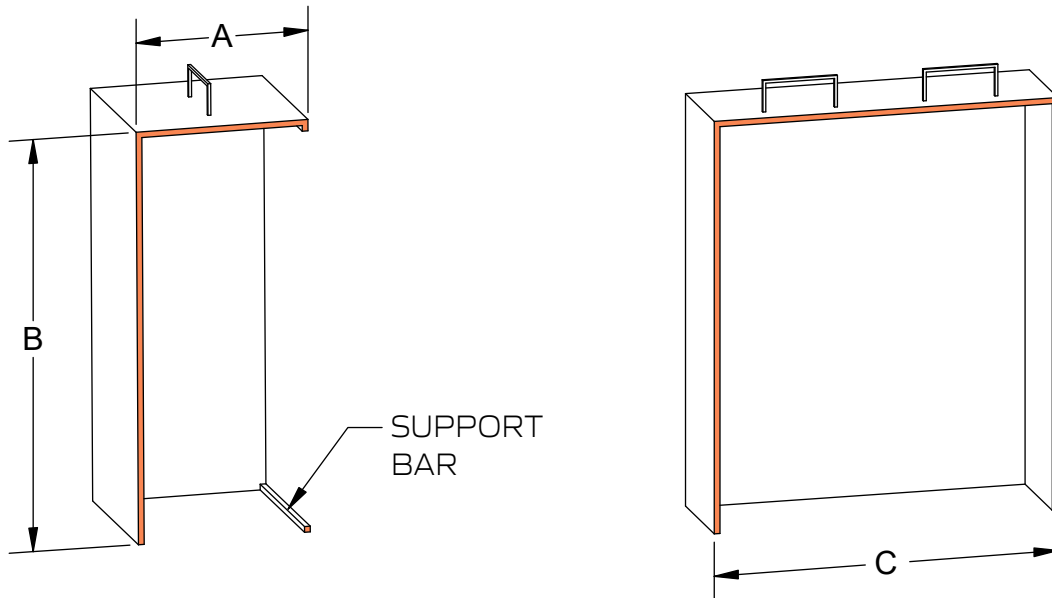

**PRODUCT #FBT24** *(Shown)*  
 Fabricated Steel Trap

Product	A	B	C	Pipe OD
FBT24	15	36	30	24
FBT30	20	42	36	30
FBT36	25	48	42	36

Steel

ASTM  
A36