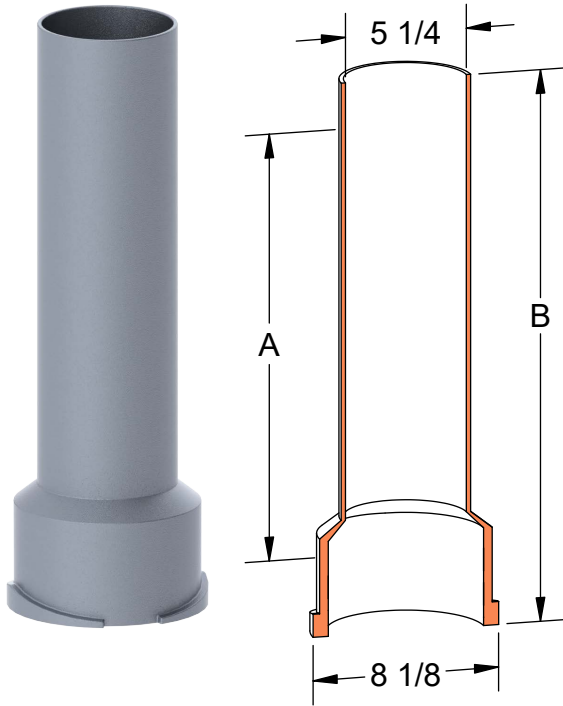

EXTENSIONS/LOCKING BOTTOMS

Slip Type

Screw Type

Product	A (Extension)	B
31014	14	18
31018	18	24
31024	24	30

Product	A (Extension)	B
33010	10	14
33014	14	18
33018	18	24
33024	24	30
33030	30	36

ASTM  
A48

Gray Iron  
Class 35B