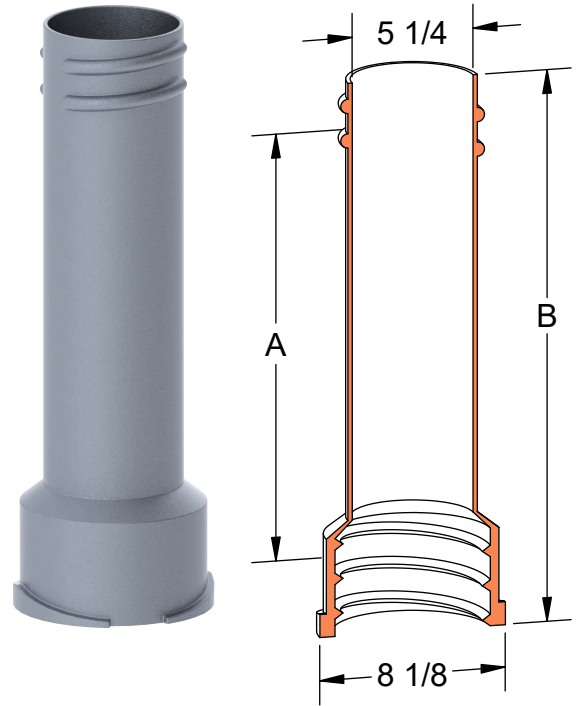

EXTENSIONS/LOCKING BOTTOMS

Slip Type

Screw Type

Product	A (Extension)	B
31014	14	18
31018	18	24
31024	24	30

Product	A (Extension)	B
33010	10	14
33014	14	18
33018	18	24
33024	24	30
33030	30	36

ASTM  
A48

Gray Iron  
Class 35B