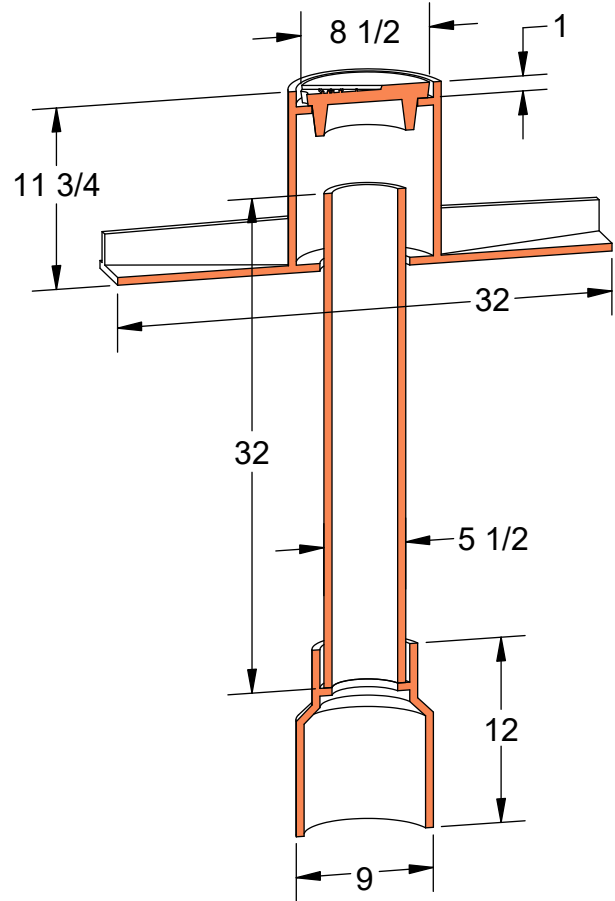

PRODUCT #COLVB
Columbus Valve Box

STEM SLEEVE / EXTENSION

Heavy Duty

ASTM A48

Gray Iron Class 35B