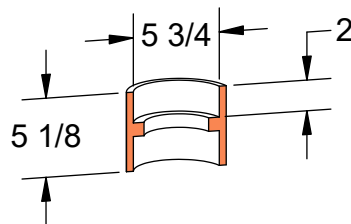

PRODUCT #COLVB
Columbus Valve Box

STEM SLEEVE / EXTENSION

Heavy Duty

ASTM A48

Gray Iron Class 35B