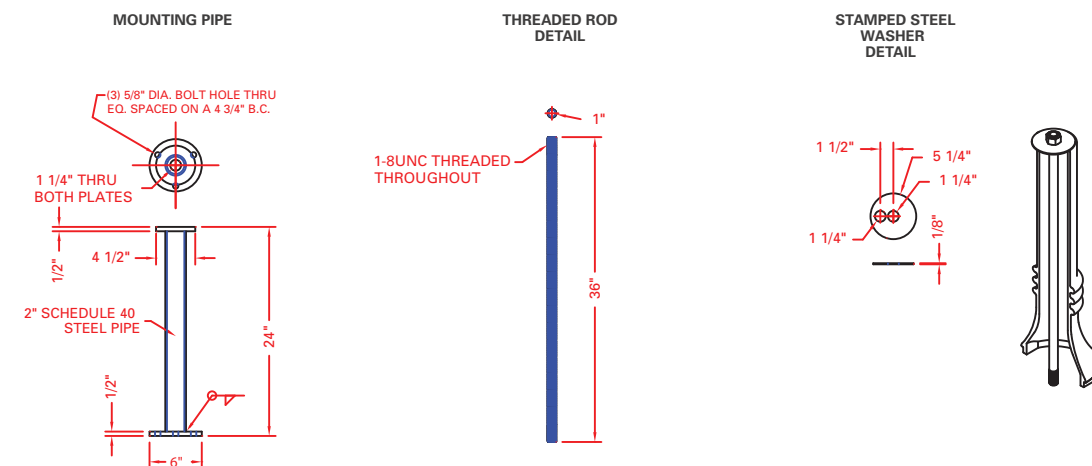

NEENAH CAST IRON BOLLARDS INSTALLATION GUIDE

With multiple installation options our cast iron bollards are built to last and give you the flexibility to make every job as easy as possible. Whether it's new or existing concrete, whatever you need to do, we have the tools and expertise to get it done right.

CASTING AMERICA'S BACKBONE

Located in Neenah, WI, Neenah Foundry has been supplying quality castings such as manhole frames, lids and grates for our great nation since 1872. We pour 500 tons of material every day to make thousands of products and create over 900 jobs. It's our painstaking quality control and attention to detail that make Neenah the foundry more industry professionals rely on.

To learn more about what Neenah Foundry can do for you, visit us online at www.neenahfoundry.com