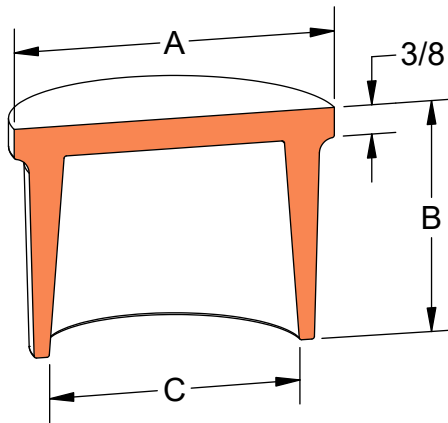

**PRODUCT #BSC1.5** *(Shown)*  
Main Tube Caps

Product	A	B	C
BSC1.5	5-1/2	4	4
BSC3	4	2-7/8	3-1/8

ASTM  
A48

Gray Iron  
Class 35B