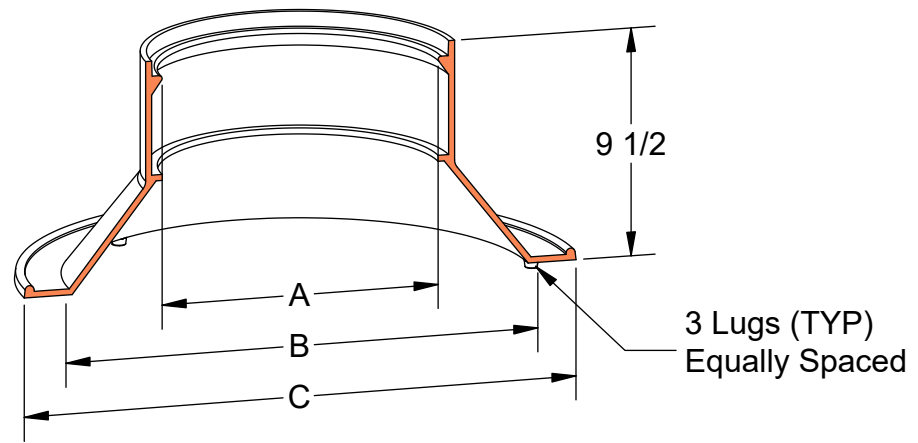

**PRODUCT #5W04T** (Shown)  
 W Style Frame & Lid - Touch Read Hole

**Available Markings**  
 Water Meter

Product	A	B	C	Tile Inside Dia.
5W32T	11-1/2	17-1/4	20-1/4	18
5W03T	11-1/2	19-1/4	22-1/4	20
5W04T	11-1/2	20	23	21

**Bolts**

Silicon Bronze. Pentagon Shaped Head.  
 27/32" Standard Size, Please specify if 1-1/32" is required

Light Duty

ASTM A48

Gray Iron Class 35B

Risers Available