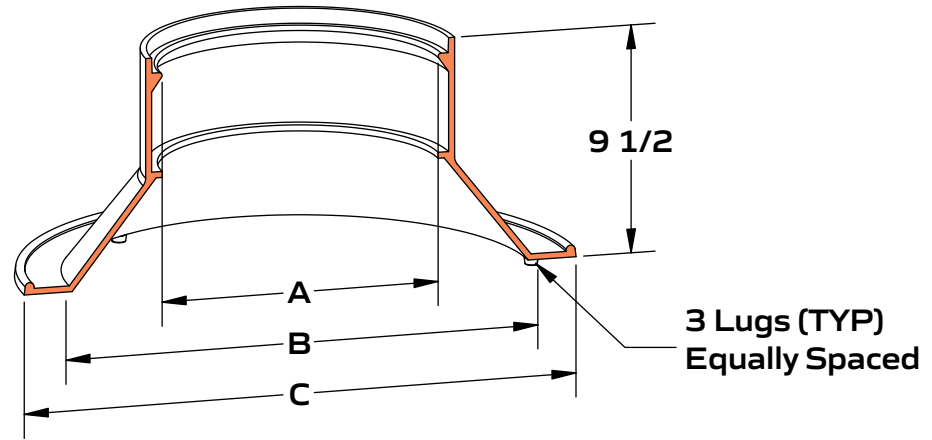

PRODUCT #5W04N (Shown)
W Style Frame & Lid - Solid

Available Markings
Water Meter

Product	A	B	C	Tile Inside Dia.
5W32N	11-1/2	17-1/4	20-1/4	18
5W03N	11-1/2	19-1/4	22-1/4	20
5W04N	11-1/2	20	23	21

Bolts

Silicon Bronze. Pentagon Shaped Head.
27/32" Standard Size, Please specify if 1-1/32" is required