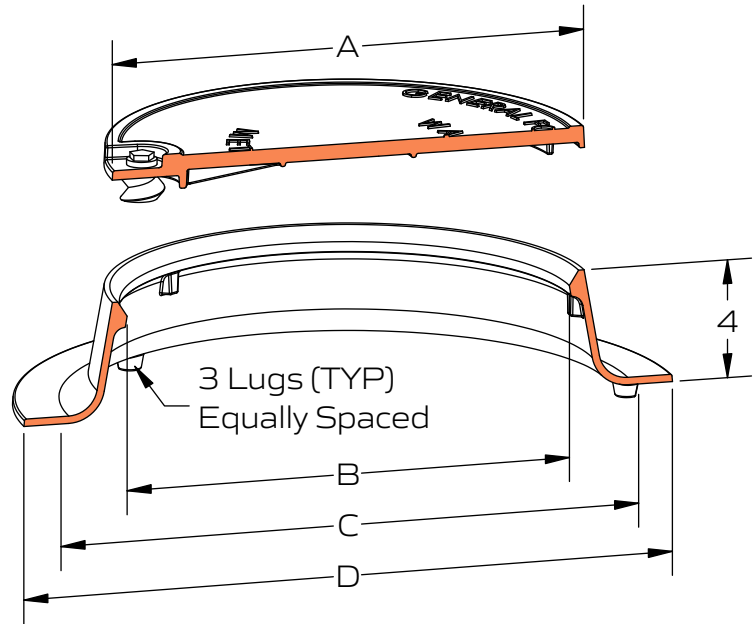

PRODUCT #5C52N (Shown)
C Style Frame & Lid - Solid

Available Markings
Water Meter

Product	A	B	C	D	Tile Inner Dia.
5C32N	12-1/2	11-1/2	17-1/2	20-1/8	18
5C03N	12-1/2	11-1/2	19-1/2	22-1/8	20
5C04N	12-1/2	11-1/2	20-1/2	23	21
5C52N	16	15	17-1/2	20-1/8	18
5C53N	16	15	19-1/4	22	20

Bolts
Silicon Bronze. Pentagon Shaped Head.
27/32" Standard Size, Please specify if 1-1/32" is required

Light Duty

ASTM A48

Gray Iron Class 35B

Risers Available