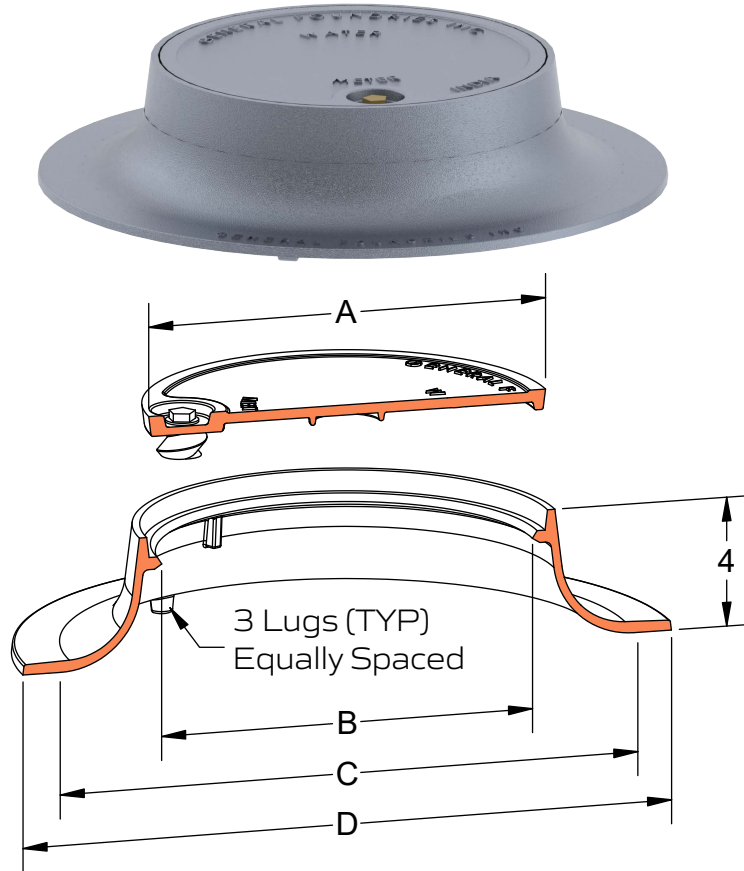

PRODUCT #5A32N (Shown)
 A Style Frame & Lid - Solid

Available Markings
 Water Meter

Product	A	B	C	D	Tile Inner Dia.
5A32N	12-1/2	11-1/2	17-5/8	20-1/8	18
5A03N	12-1/2	11-1/2	19-1/2	22	20
5A04N	12-1/2	11-1/2	20-5/8	23	21
5A52N	16	15	17-1/2	19-7/8	18
5A53N	16	15	19-5/8	22	20

Bolts

Silicon Bronze. Pentagon Shaped Head.
 27/32" Standard Size, Please specify if 1-1/32" is required

Notes

Heavy Duty option available for 5A04N

Light Duty

ASTM A48

Gray Iron Class 35B

Risers Available