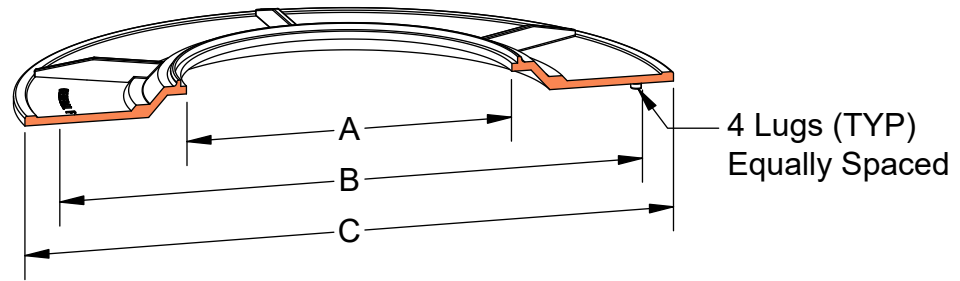

PRODUCT #52036 *(Shown)*
 Monitor Flange

Product	A	B	C	Range	Tile Inside Dia.
52024	20	23-1/4	27	Adapts 20" Cover to 24" Tile	24
52030	20	29-1/4	33	Adapts 20" Cover to 30" Tile	30
52036	20	35-1/4	39	Adapts 20" Cover to 36" Tile	36