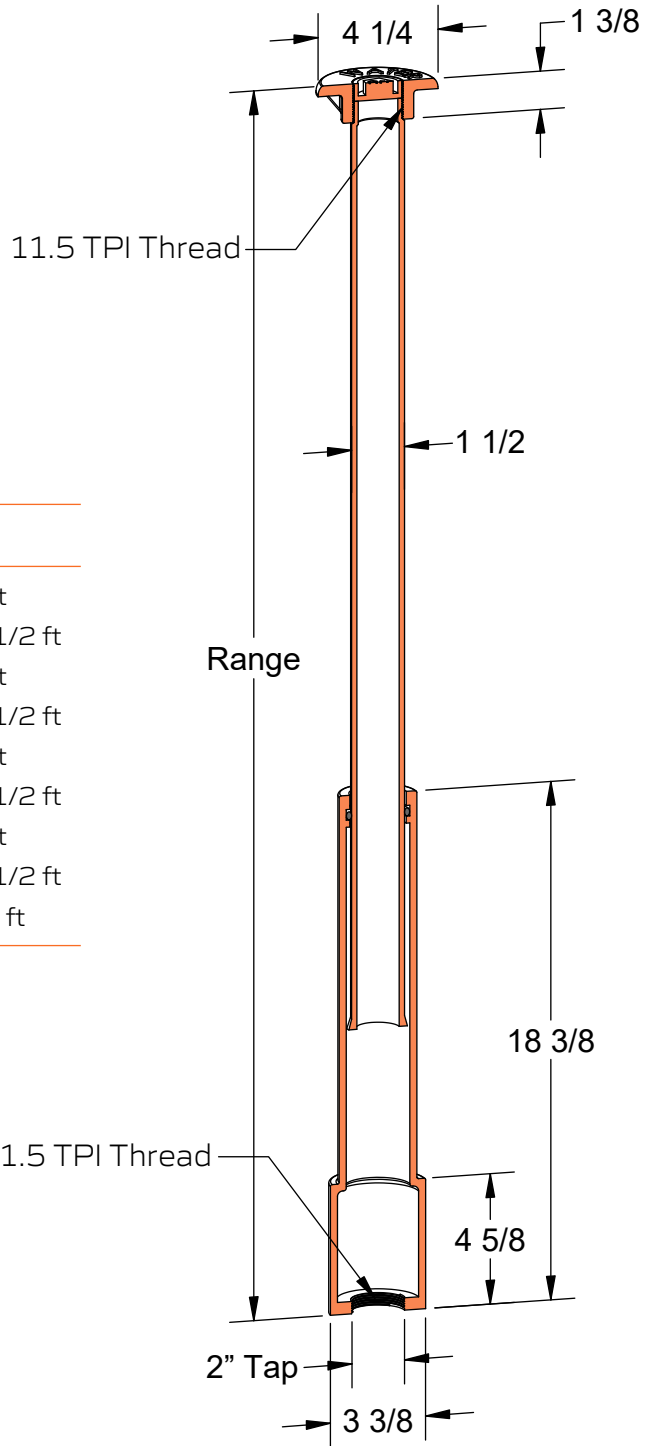

**PRODUCT #47084** (Shown)  
1-1/2" Minneapolis Box

Product	Range
47048	3 ft - 4 ft
47054	3-1/2 ft - 4-1/2 ft
47060	4 ft - 5 ft
47066	4-1/2 ft - 5-1/2 ft
47072	5 ft - 6 ft
47078	5-1/2 ft - 6-1/2 ft
47084	6 ft - 7 ft
47090	6-1/2 ft - 7-1/2 ft
47096	62 ft - 82 ft

Lid & Base      Upper Pipe

			
ASTM A48	Gray Iron Class 30B	ASTM A36	Steel