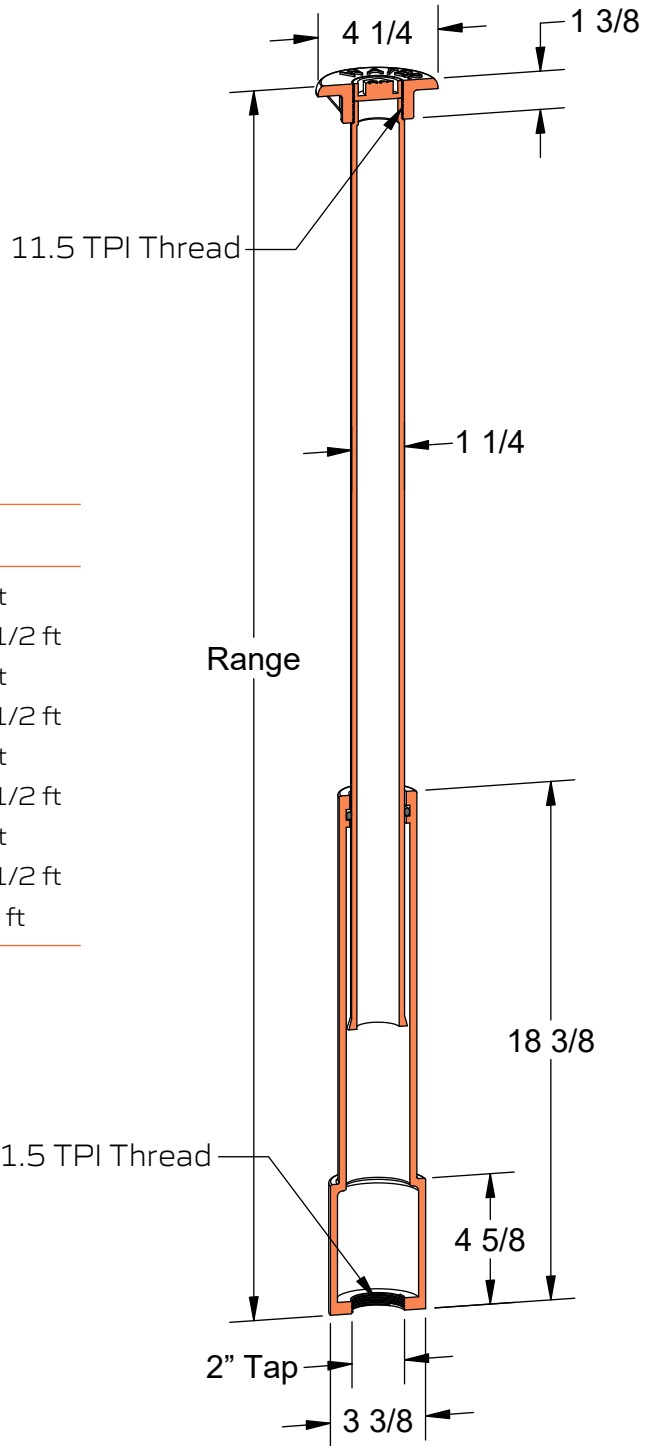

PRODUCT #46084 (Shown)
1-1/4" Minneapolis Box

Product	Range
46048	3 ft - 4 ft
46054	3-1/2 ft - 4-1/2 ft
46060	4 ft - 5 ft
46066	4-1/2 ft - 5-1/2 ft
46072	5 ft - 6 ft
46078	5-1/2 ft - 6-1/2 ft
46084	6 ft - 7 ft
46090	6-1/2 ft - 7-1/2 ft
46096	62 ft - 82 ft

Lid & Base Upper Pipe

A48	30B	A36	S
ASTM A48	Gray Iron Class 30B	ASTM A36	Steel