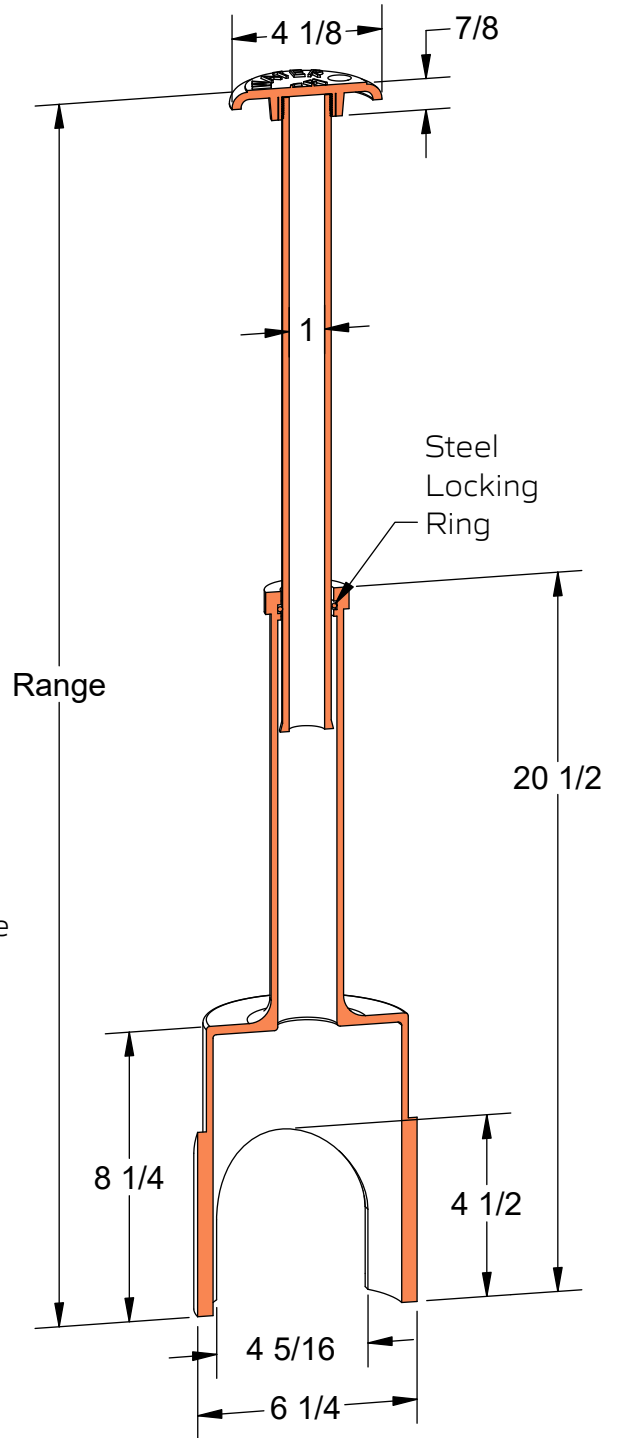

PRODUCT #44084 (Shown)
Erie Box with 2 Hole Lid & Large Base

Product	Range
44048	3 ft - 4 ft
44054	3-1/2 ft - 4-1/2 ft
44060	4 ft - 5 ft
44066	4-1/2 ft - 5-1/2 ft
44072	5 ft - 6 ft
44078	5-1/2 ft - 6-1/2 ft
44084	6 ft - 7 ft
44090	6-1/2 ft - 7-1/2 ft
44096	7 ft - 8 ft

Available Markings

Sewer
Water

Options

1-1/4" and 1-1/2" Pipe also available

Notes

Suitable with:
1-1/4", 1-1/2" & 2" Curb Stops

Lid & Base

Upper Pipe