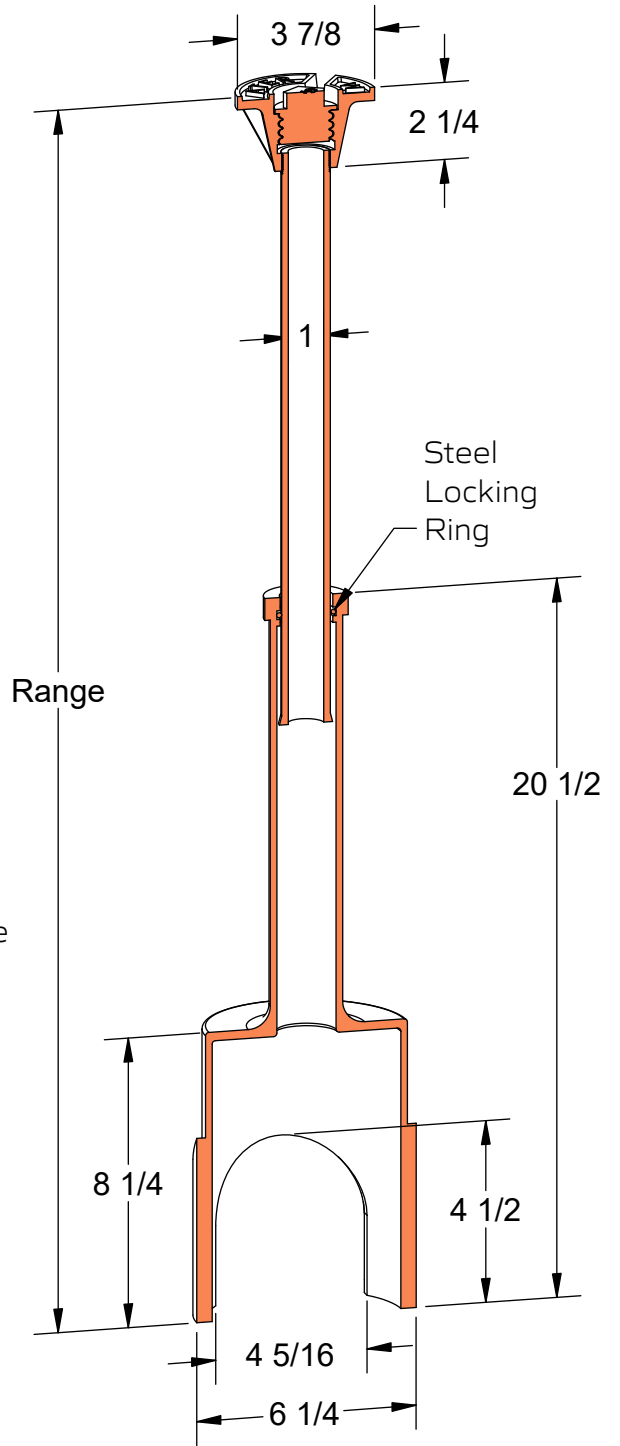

PRODUCT #43084 (Shown)
Erie Box with Plug Lid & Large Base

Product	Range
43048	3 ft - 4 ft
43054	3-1/2 ft - 4-1/2 ft
43060	4 ft - 5 ft
43066	4-1/2 ft - 5-1/2 ft
43072	5 ft - 6 ft
43078	5-1/2 ft - 6-1/2 ft
43084	6 ft - 7 ft
43090	6-1/2 ft - 7-1/2 ft
43096	7 ft - 8 ft

Available Markings

Sewer
Water

Options

1-1/4" and 1-1/2" Pipe also available

Notes

Suitable with:
1-1/4", 1-1/2" & 2" Curb Stops

Lid & Base

Upper Pipe