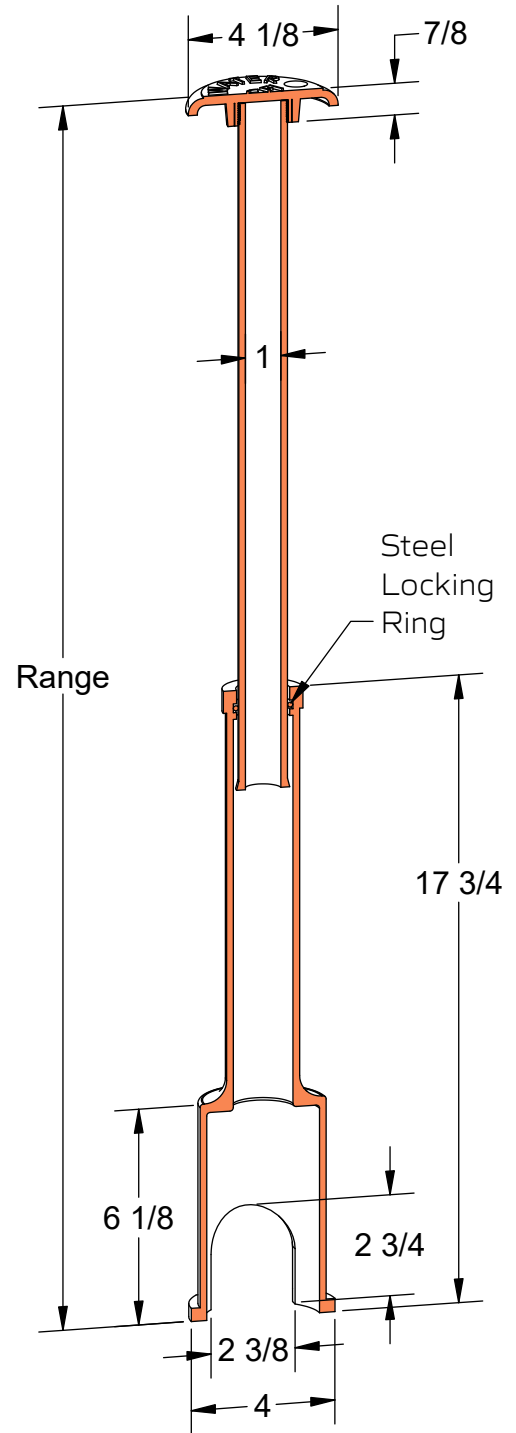

PRODUCT #42084 (Shown)
1" Erie Box with 2 Hole Lid

Product	Range
42048	3 ft - 4 ft
42054	3-1/2 ft - 4-1/2 ft
42060	4 ft - 5 ft
42066	4-1/2 ft - 5-1/2 ft
42072	5 ft - 6 ft
42078	5-1/2 ft - 6-1/2 ft
42084	6 ft - 7 ft
42090	6-1/2 ft - 7-1/2 ft
42096	7 ft - 8 ft

Available Markings

Sewer
Water

Options

1-1/4" and 1-1/2" Pipe also available

Notes

Suitable with:
1-1/4", 1-1/2" & 2" Curb Stops

Lid & Base

Upper Pipe