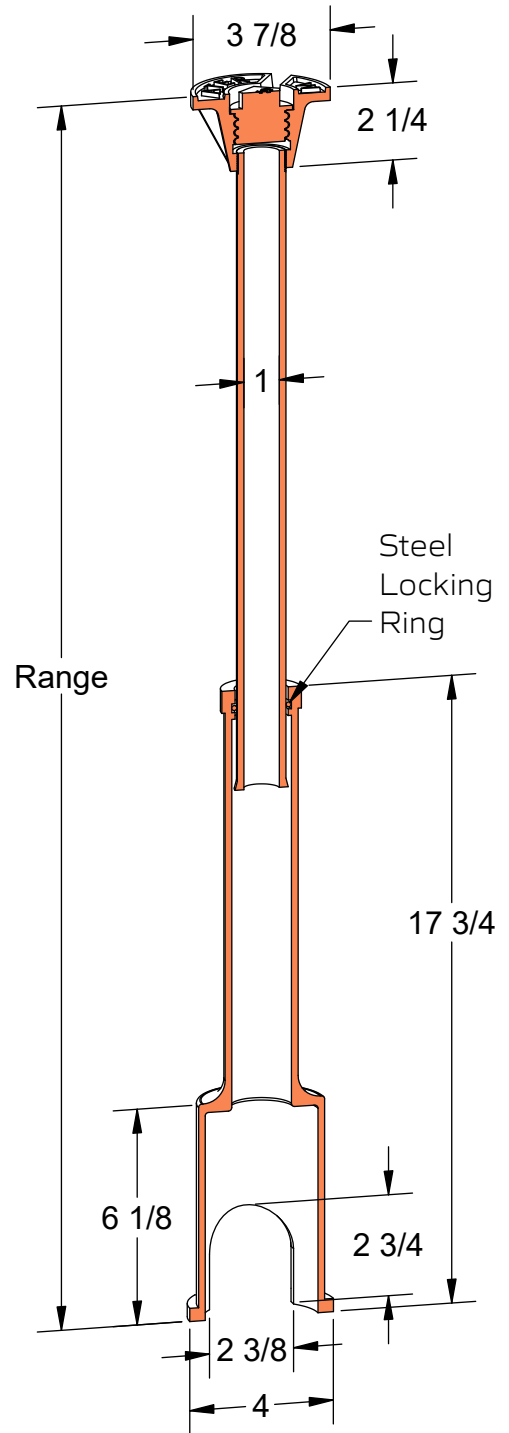

PRODUCT #41084 (Shown)
1" Erie Box with Plug Lid

Product	Range
41048	3 ft - 4 ft
41054	3-1/2 ft - 4-1/2 ft
41060	4 ft - 5 ft
41066	4-1/2 ft - 5-1/2 ft
41072	5 ft - 6 ft
41078	5-1/2 ft - 6-1/2 ft
41084	6 ft - 7 ft
41090	6-1/2 ft - 7-1/2 ft
41096	7 ft - 8 ft

Available Markings

Sewer
Water

Options

1-1/4" and 1-1/2" Pipe also available

Notes

Suitable with:
1-1/4", 1-1/2" & 2" Curb Stops

Lid & Base

Upper Pipe