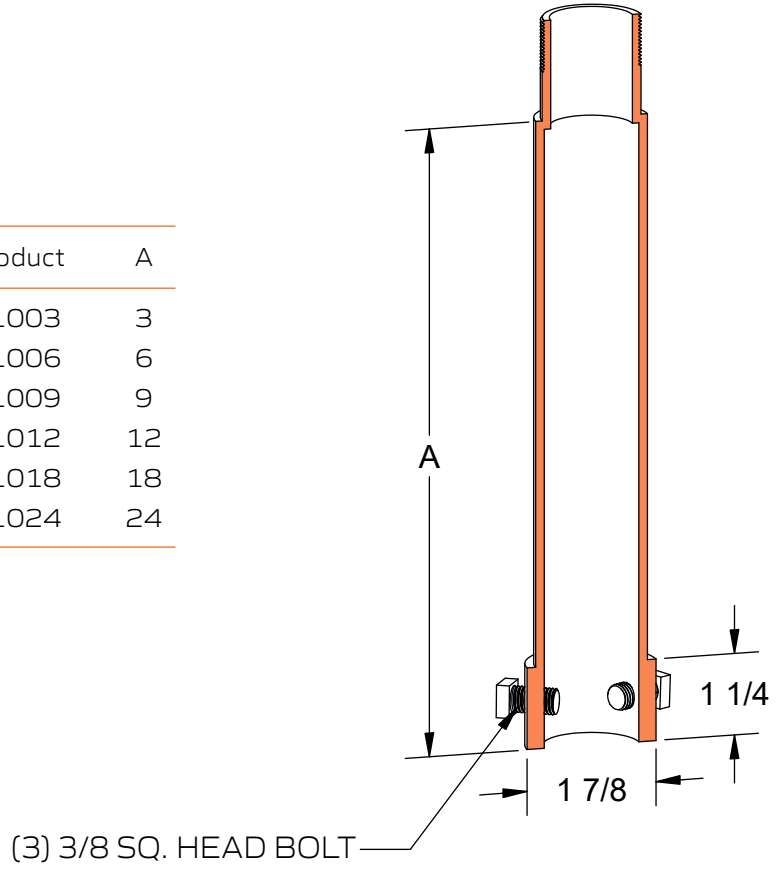

PRODUCT #41012 *(Shown)*
Erie Box Extensions

Product	A
41003	3
41006	6
41009	9
41012	12
41018	18
41024	24

Notes

Suitable with 1-1/4", 1-1/2" & 2" Curb Stops

6" Extension available for 1-1/4" Pipe