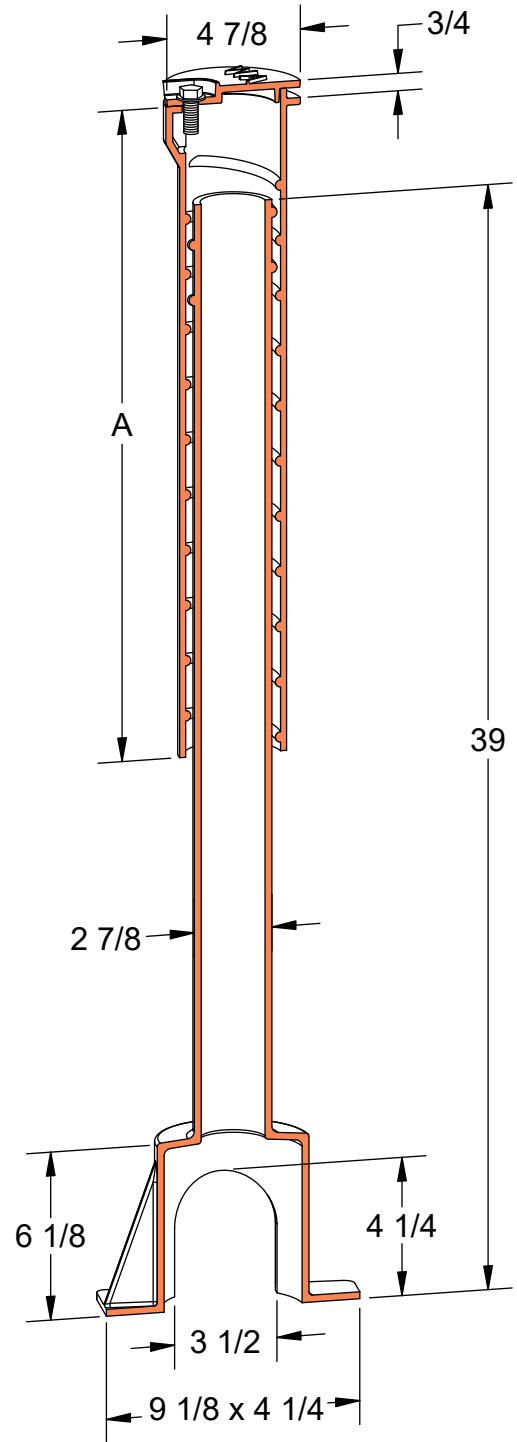

PRODUCT #38094E (Shown)
Screw Type with Large Base

Product	A	Range
38093E	18	36 - 54
38094E	24	42 - 60
38095E	30	41 - 64

ASTM
A48

Gray Iron
Class 30B