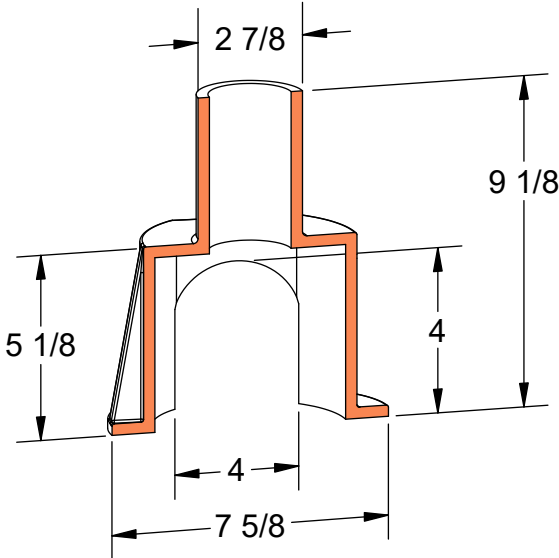

PRODUCT #36500
Enlarged Base

ASTM
A48

Gray Iron
Class 30B