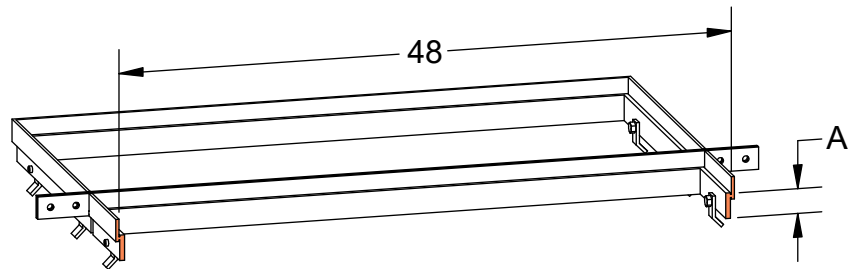

INLET RISERS

PRODUCT #24520 (Shown)
E-Inlet Riser

| Product | A (Raise) |
|---------|-----------|
| 24510 | 1 |
| 24515 | 1-1/2 |
| 24520 | 2 |

Notes

Suitable for use with
Product No. 23425

ASTM
A36

Steel