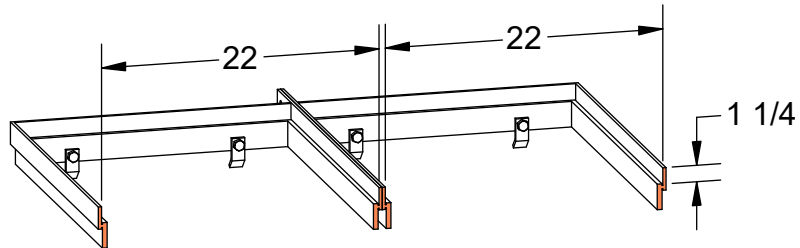

INLET RISERS

PRODUCT #24520 (Shown)
E-Inlet Riser

| Product | A (Raise) |
|---------|-----------|
| 24510 | 1 |
| 24515 | 1-1/2 |
| 24520 | 2 |

Notes

Suitable for use with
Product No. 23425

ASTM
A36

Steel