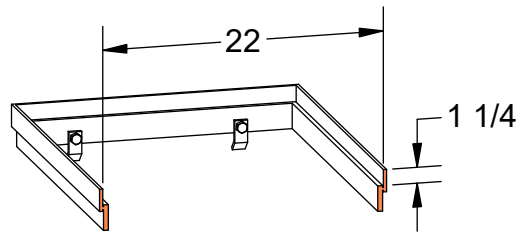

INLET RISERS

PRODUCT #23520 (Shown)
A-Inlet Riser

Product	A (Raise)
23510	1
23515	1-1/2
23520	2

Notes

Suitable for use with
Product No. 23405

ASTM
A36

Steel