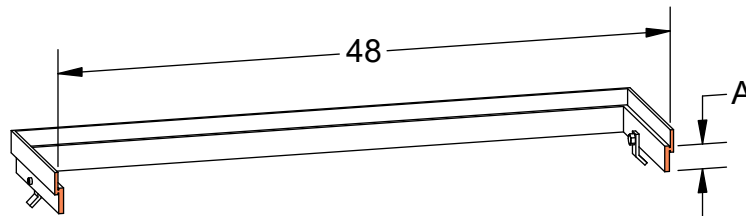

INLET RISERS

PRODUCT #23520 (Shown)
A-Inlet Riser

Product	A (Raise)
23510	1
23515	1-1/2
23520	2

Notes

Suitable for use with
Product No. 23405

ASTM
A36

Steel