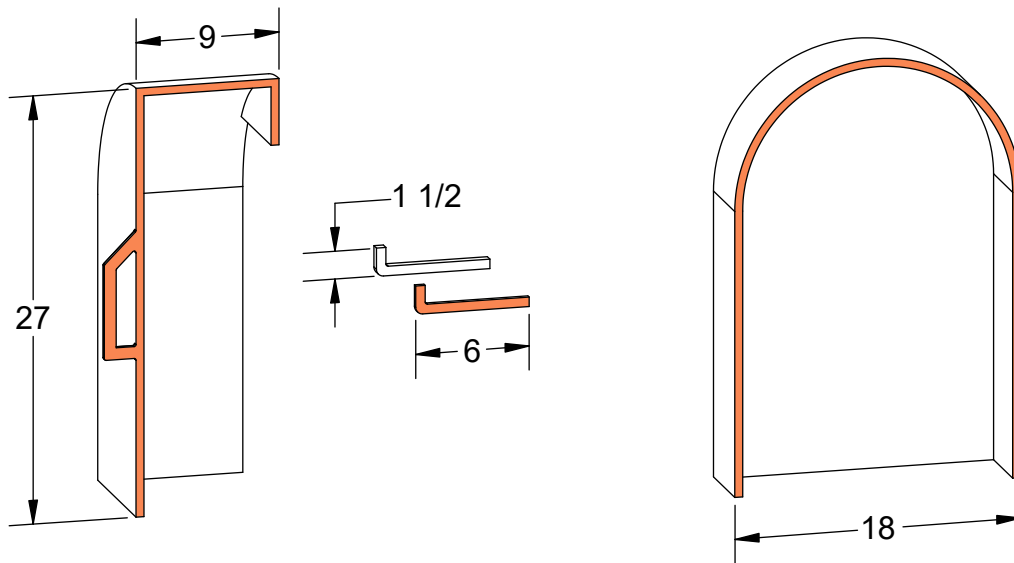

**PRODUCT #22566**

Modified Catch Basin Hood

ASTM  
A48

Gray Iron  
Class 35B