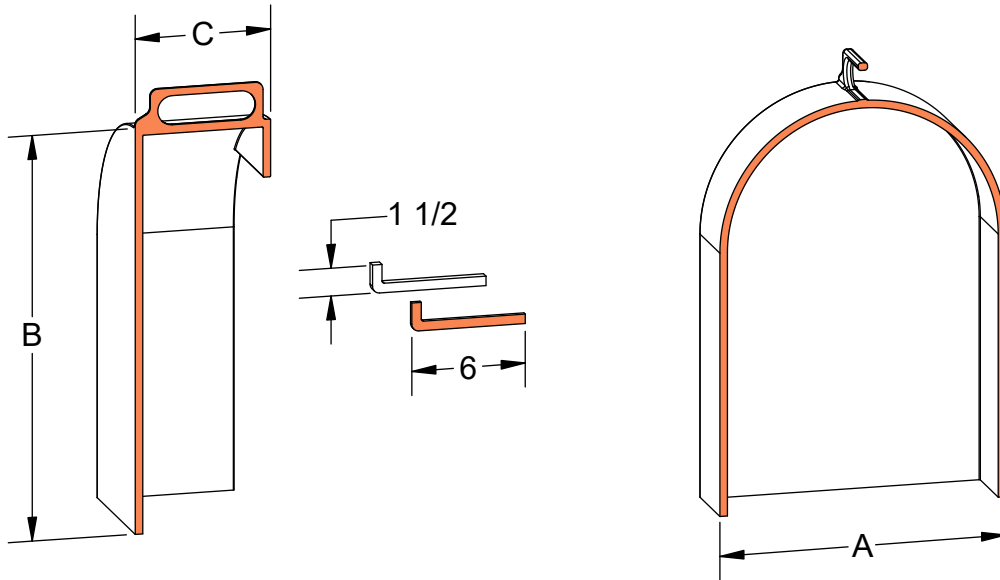

PRODUCT #22565 *(Shown)*
Catch Basin Hoods

Product	A	B	C	Pipe OD
22561	10	16	5	6, 8
22563	15-3/4	26	7-1/4	10, 12
22564	18	27	9	12, 15
22565	20	27	10	18

A48
ASTM
A48

35B
Gray Iron
Class 35B