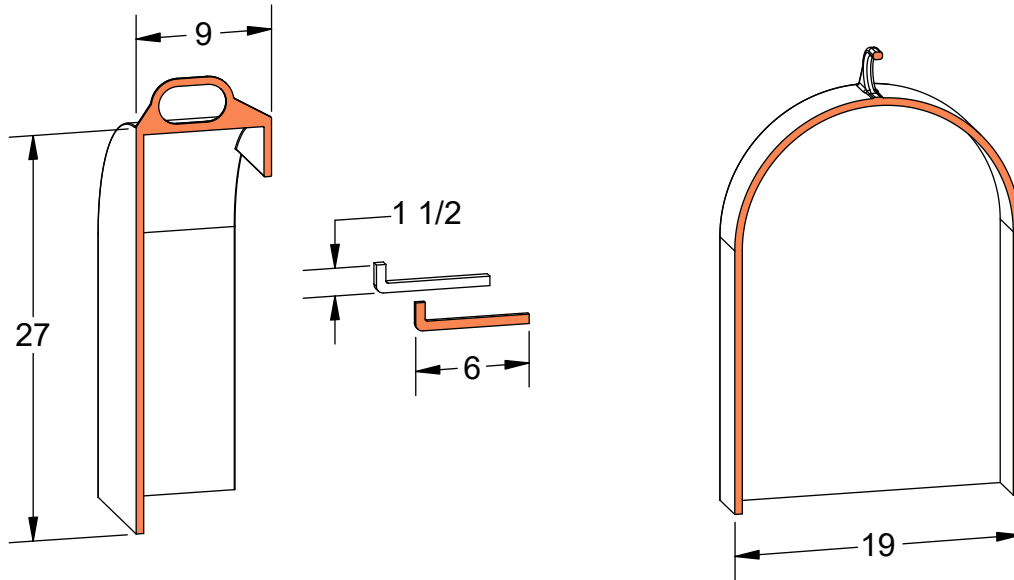

PRODUCT #22564
NYC Hood

Notes

Conforms to NYCDEP SE60

ASTM
A48

Gray Iron
Class 35B