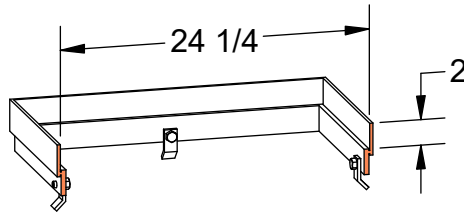

CATCH BASIN RISERS

PRODUCT #22420 (Shown)
Fixed

Product	A (Raise)
22410	1
22415	1-1/2
22420	2
22425	2-1/2
22430	3

Notes

Suitable for use with Product No.
22443, 22463, 22483
22444, 22464, 22484

ASTM
A36

Steel