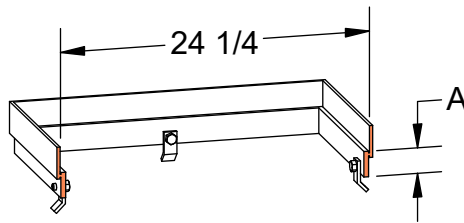

CATCH BASIN RISERS

PRODUCT #22420 (Shown)
Fixed

Product	A (Raise)
22410	1
22415	1-1/2
22420	2
22425	2-1/2
22430	3

Notes

Suitable for use with Product No.
22443, 22463, 22483
22444, 22464, 22484

ASTM
A36

Steel