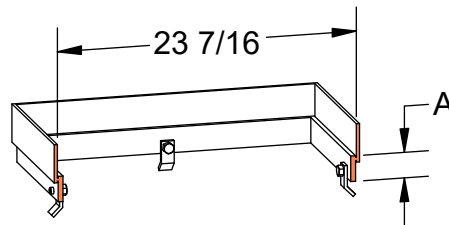

PRODUCT #22320 *(Shown)*
 New Hampshire Catch Basin Risers

Product	A (Raise)
22310	1
22315	1-1/2
22320	2

Notes

Suitable for use with Product No.
 22143, 22163, 22183
 22144, 22164, 22184

ASTM
 A36

Steel