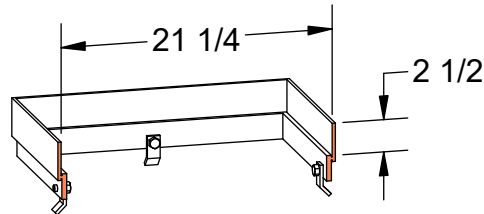

PRODUCT #22320 *(Shown)*
 New Hampshire Catch Basin Risers

Product	A (Raise)
22310	1
22315	1-1/2
22320	2

Notes

Suitable for use with Product No.
 22143, 22163, 22183
 22144, 22164, 22184

ASTM
 A36

Steel