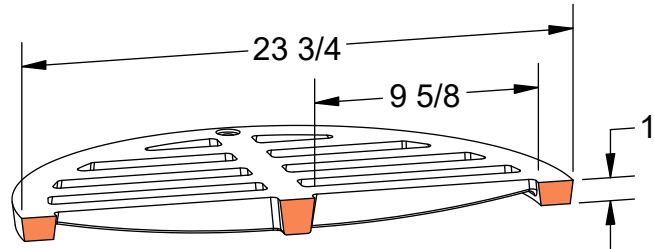

PRODUCT #12432-BLT-SLT
24" x 3" Bolted Frame & Grate

Flow Area
~150 in²

Light Duty

ASTM A48

Gray Iron Class 35B

Bolted

Solid Cover Available