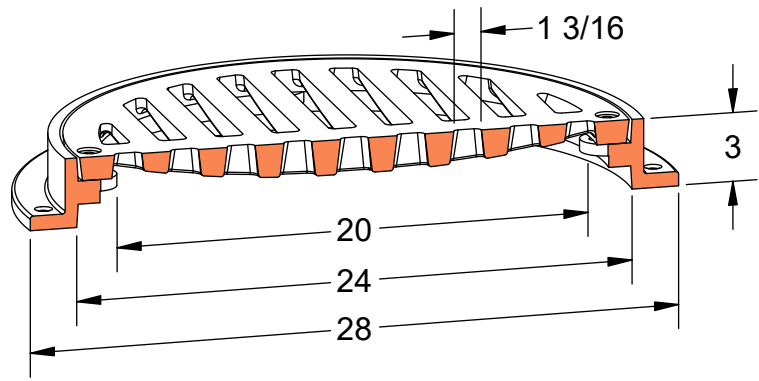

PRODUCT #12432-BLT-SLT
24" x 3" Bolted Frame & Grate

Flow Area
~150 in²

Light Duty

ASTM A48

Gray Iron Class 35B

Bolted

Solid Cover Available