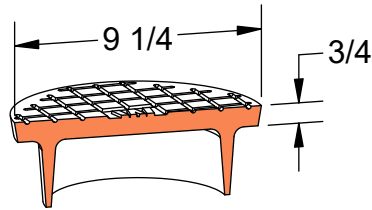

PRODUCT #10910

Louisville Standard #2 Valve Box

Heavy
Duty

ASTM
A48

Gray Iron
Class 35B