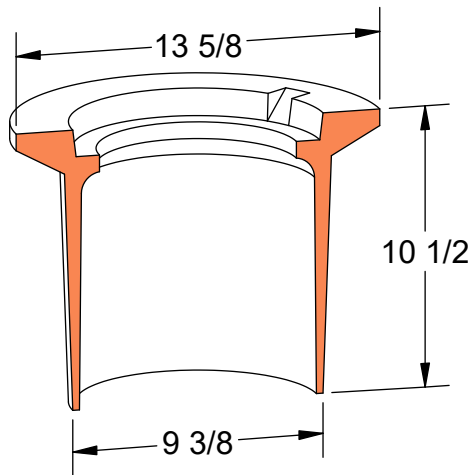

PRODUCT #10910

Louisville Standard #2 Valve Box

Heavy
Duty

ASTM
A48

Gray Iron
Class 35B