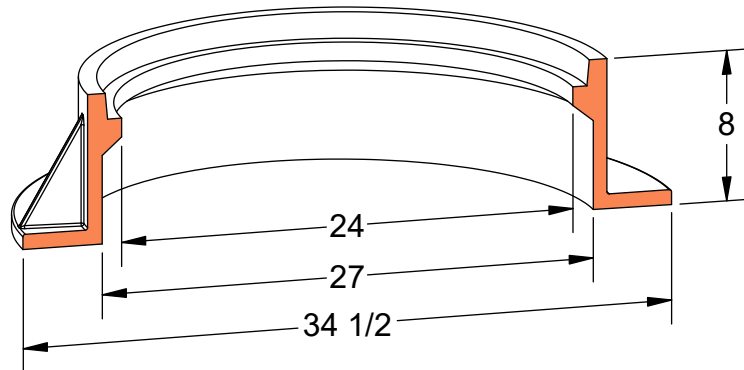

**PRODUCT #12681**  
25-3/4" x 8" Frame & Cover

**Available Markings**

- Plain
- Sanitary Sewer
- Sewer
- Storm

Heavy Duty

AASHTO M306

ASTM A48

Gray Iron Class 35B

Grates Available