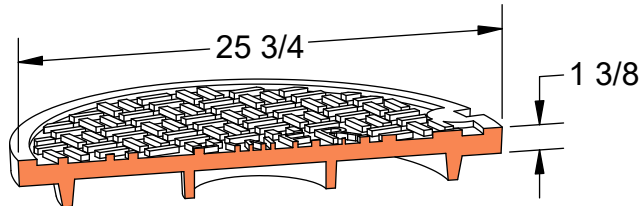

**PRODUCT #12681**  
25-3/4" x 8" Frame & Cover

**Available Markings**

- Plain
- Sanitary Sewer
- Sewer
- Storm

Heavy Duty

AASHTO M306

ASTM A48

Gray Iron Class 35B

Grates Available