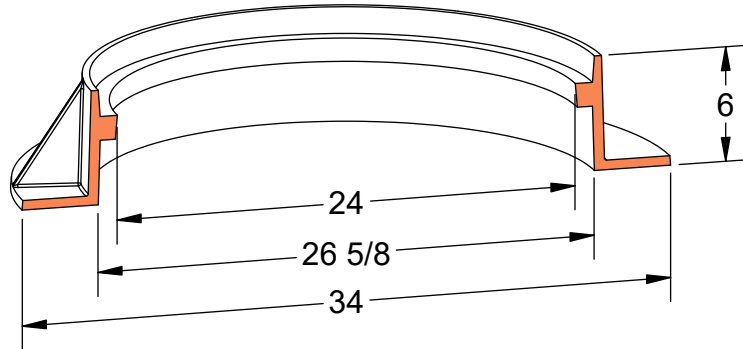

PRODUCT #12661
25-3/4" x 6" Frame & Cover

Available Markings

- Plain
- Sanitary Sewer
- Sewer
- Storm

Heavy Duty

AASHTO M306

ASTM A48

Gray Iron Class 35B

Grates Available