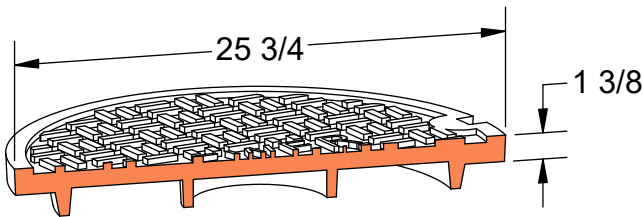

PRODUCT #12661
25-3/4" x 6" Frame & Cover

Available Markings

- Plain
- Sanitary Sewer
- Sewer
- Storm

Heavy Duty

AASHTO M306

ASTM A48

Gray Iron Class 35B

Grates Available