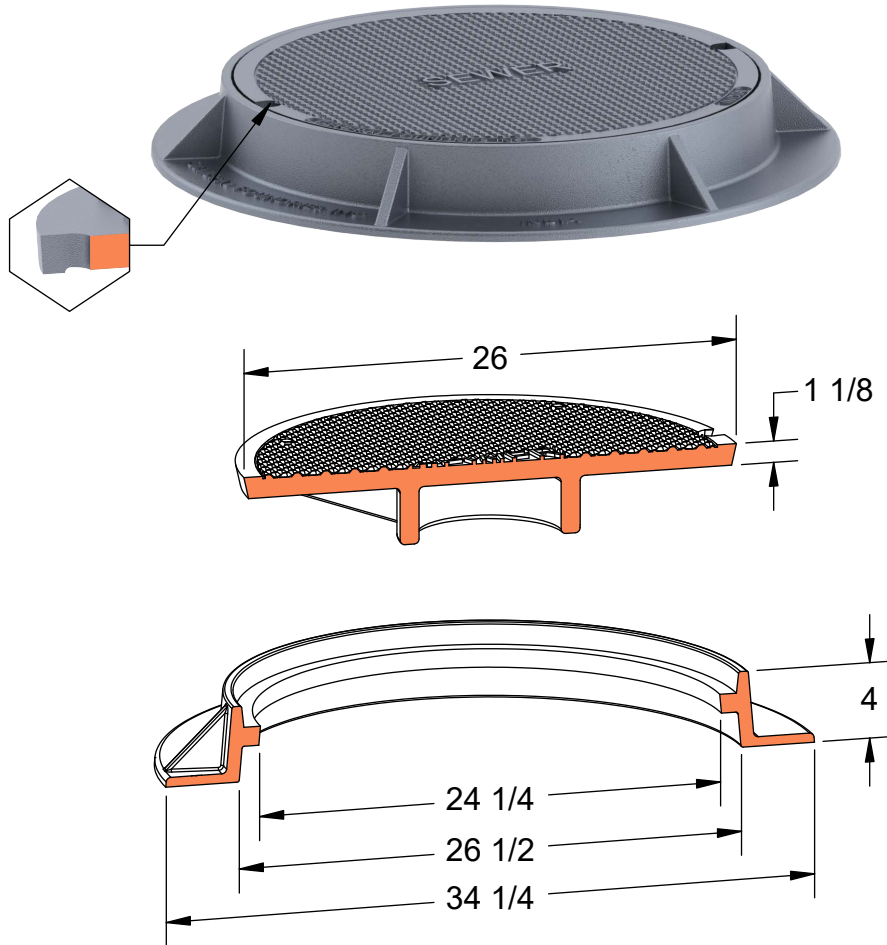

PRODUCT #12645

Massachusetts Standard 26" x 4" Frame & Cover

Available Markings

- Drain
- Electric
- Plain
- Sewer
- Steam
- Water

Heavy Duty

AASHTO M306

ASTM A48

Gray Iron Class 35B

Grates Available

Risings Available