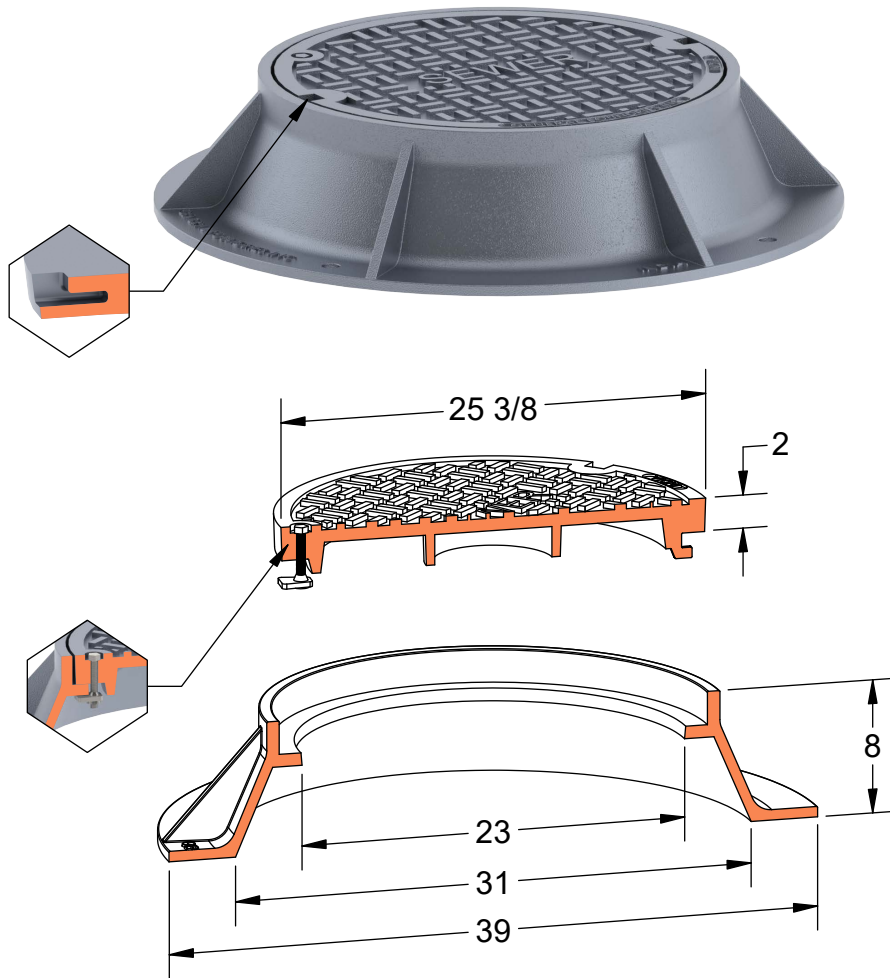

PRODUCT #12583-LOC

25-3/8" x 8" CamLock Frame & Cover

Available Markings

- Plain
- Sanitary Sewer
- Sanitary
- Storm Sewer
- Sewer
- Storm

Heavy Duty

AASHTO M306

ASTM A48

Gray Iron Class 35B

Bolted