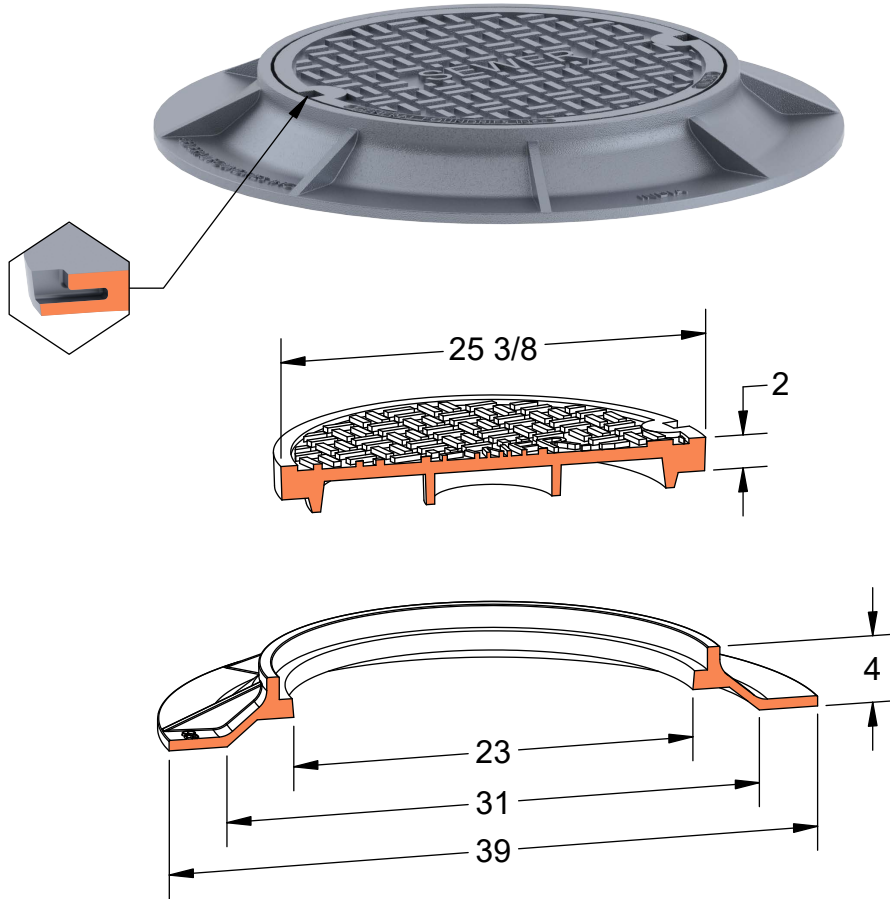

PRODUCT #12543

25-3/8" x 4" Frame & Cover

Available Markings

- Plain
- Sanitary Sewer
- Sanitary
- Storm Sewer
- Sewer
- Storm

Heavy Duty

AASHTO M306

ASTM A48

Gray Iron Class 35B

Grates Available

Risers Available