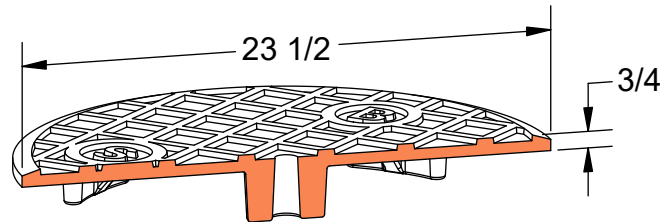

PRODUCT #BSBRD-C
BWSC Bradley Head Cover

Available Markings
BSD

Light
Duty

ASTM
A48

Gray Iron
Class 35B