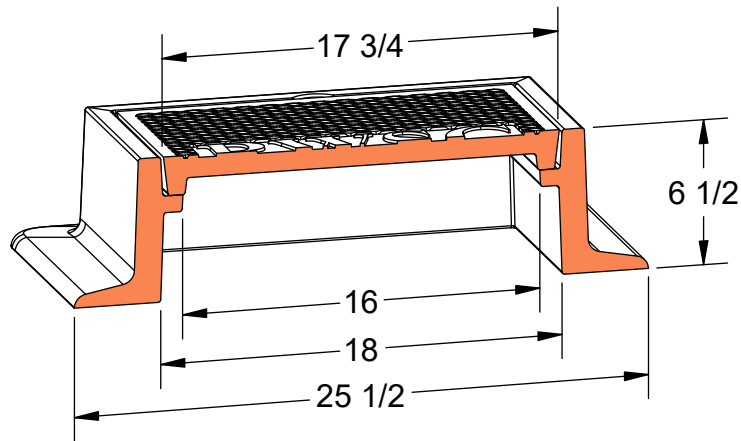

PRODUCT #B1618

BWSC 16" x 18" Frame & Cover

Available Markings
BWSC

Heavy Duty

AASHTO M306

ASTM A48

Gray Iron Class 35B