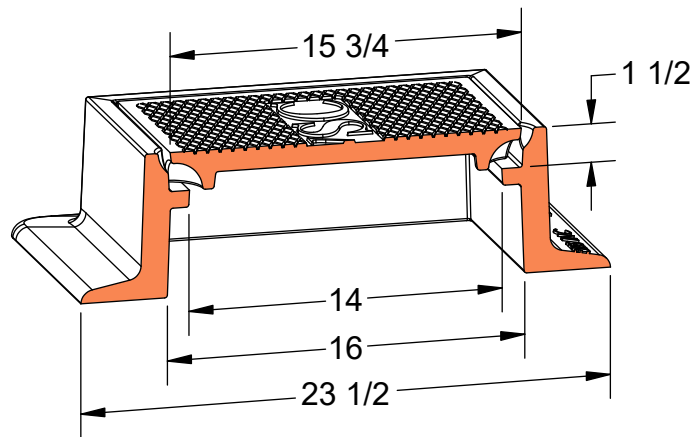

PRODUCT #B1618

BWSC 16" x 18" Frame & Cover

Available Markings
BWSC

Heavy Duty

AASHTO M306

ASTM A48

Gray Iron Class 35B