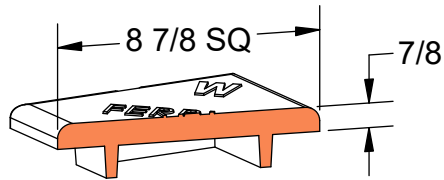

PRODUCT #36108

Ferrule Cleanout Frame & Cover

Heavy
Duty

ASTM
A48

Gray Iron
Class 35B