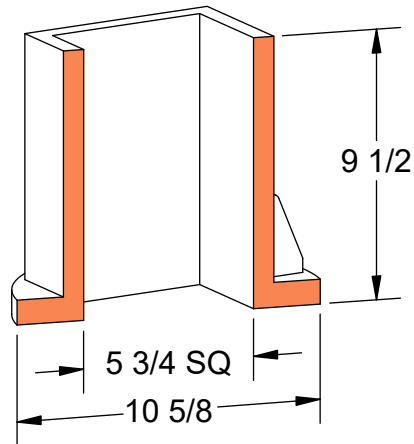

PRODUCT #36108

Ferrule Cleanout Frame & Cover

Heavy
Duty

ASTM
A48

Gray Iron
Class 35B