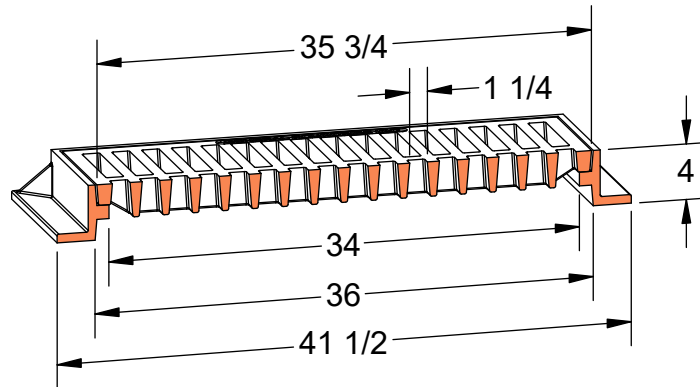

PRODUCT #24362-SLT
24" x 36" Frame & Grate

Flow Area
~405 in²

Heavy Duty

H-20

Gray Iron Class 35B

Reversible

Solid Cover Available