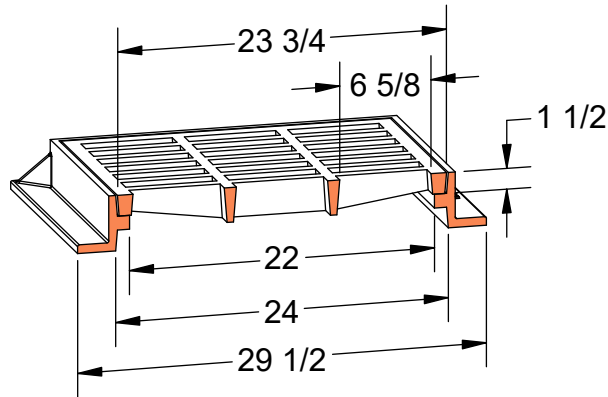

PRODUCT #24362-SLT
24" x 36" Frame & Grate

Flow Area
~405 in²

Heavy Duty

H-20

Gray Iron Class 35B

Reversible

Solid Cover Available