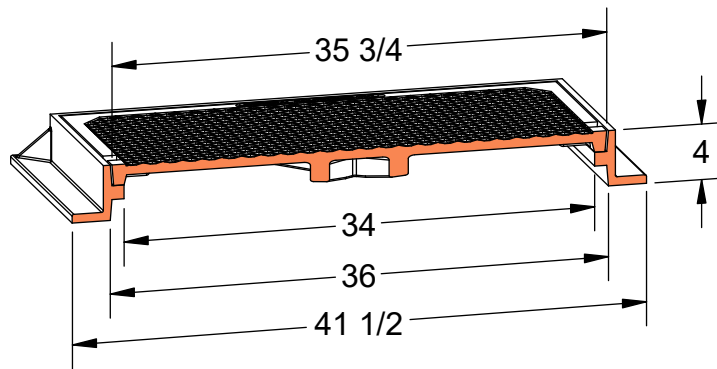

PRODUCT #24361
24" x 36" Frame & Cover

Heavy Duty

AASHTO M306

ASTM A48

Gray Iron Class 35B

Grates Available

Reversible