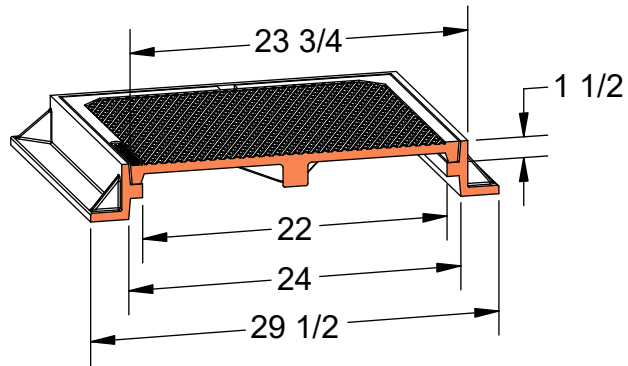

PRODUCT #24361
24" x 36" Frame & Cover

Heavy Duty

AASHTO M306

ASTM A48

Gray Iron Class 35B

Grates Available

Reversible