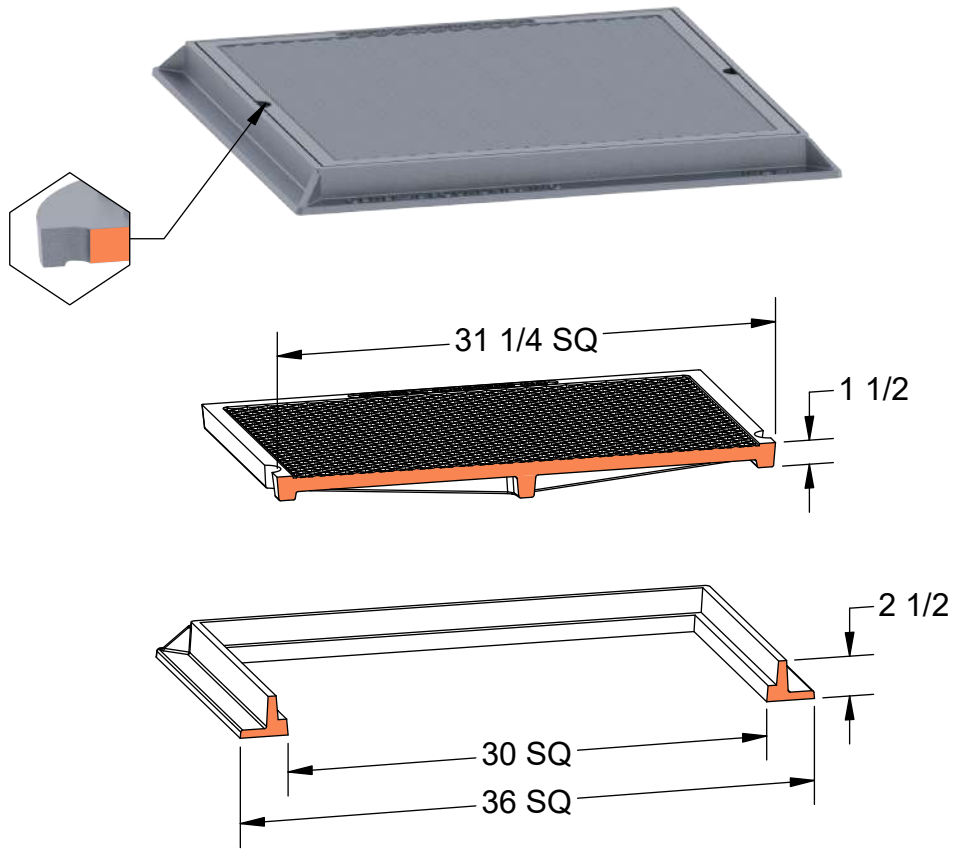

PRODUCT #23131
31" x 31" Frame & Cover

Available Markings
Plain

Heavy
Duty

ASTM
A48

Gray Iron
Class 35B

Grates
Available