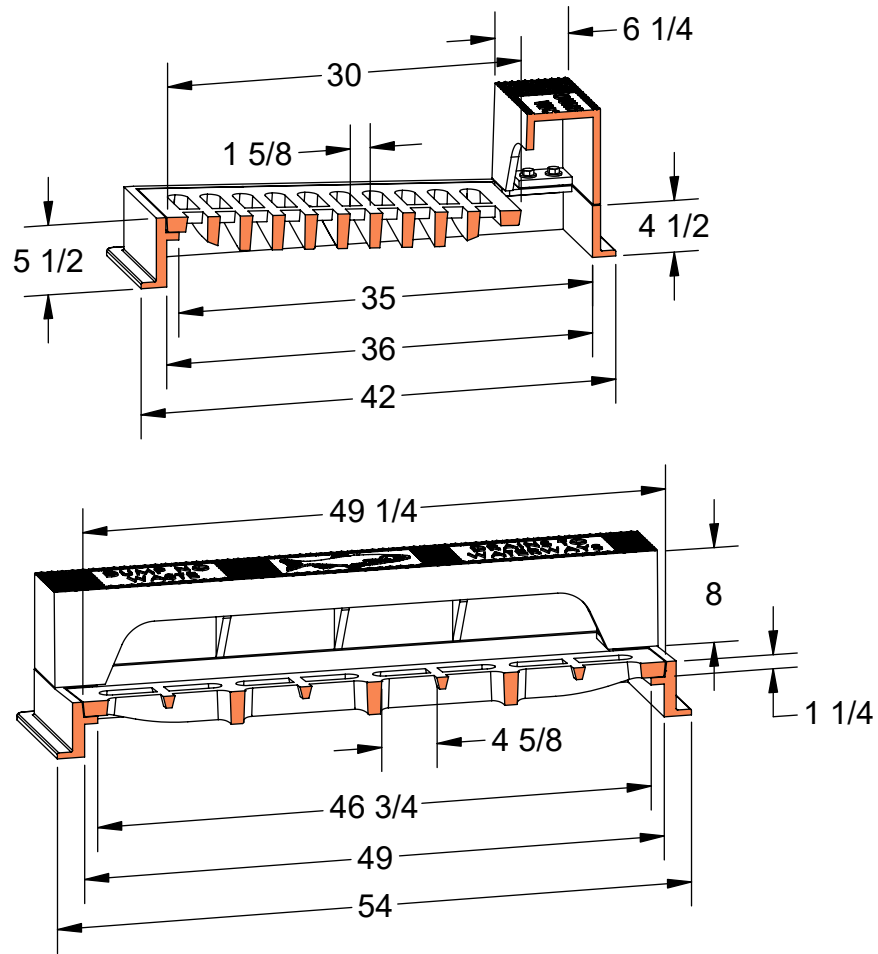

**PRODUCT #22639-8R**

36" x 49" Frame, Grate, 8" Curb (R-Style)

**Flow Area**  
~600 in<sup>2</sup>

Heavy Duty

AASHTO M306

ASTM A48

Gray Iron Class 35B

Bicycle Safe