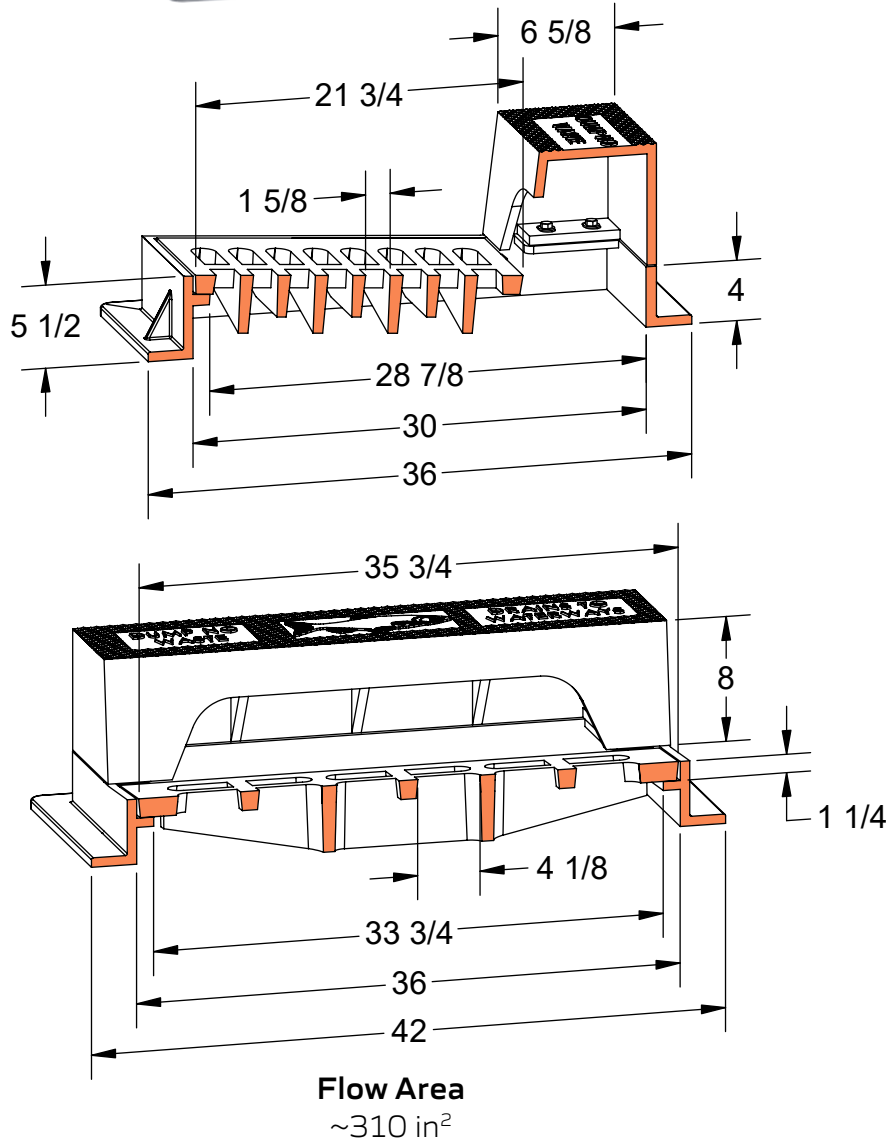

PRODUCT #22633-8R

30" x 36" Frame, Grate, 8" Curb (R-Style)

Heavy Duty

AASHTO M306

ASTM A48

Gray Iron Class 35B

Bicycle Safe