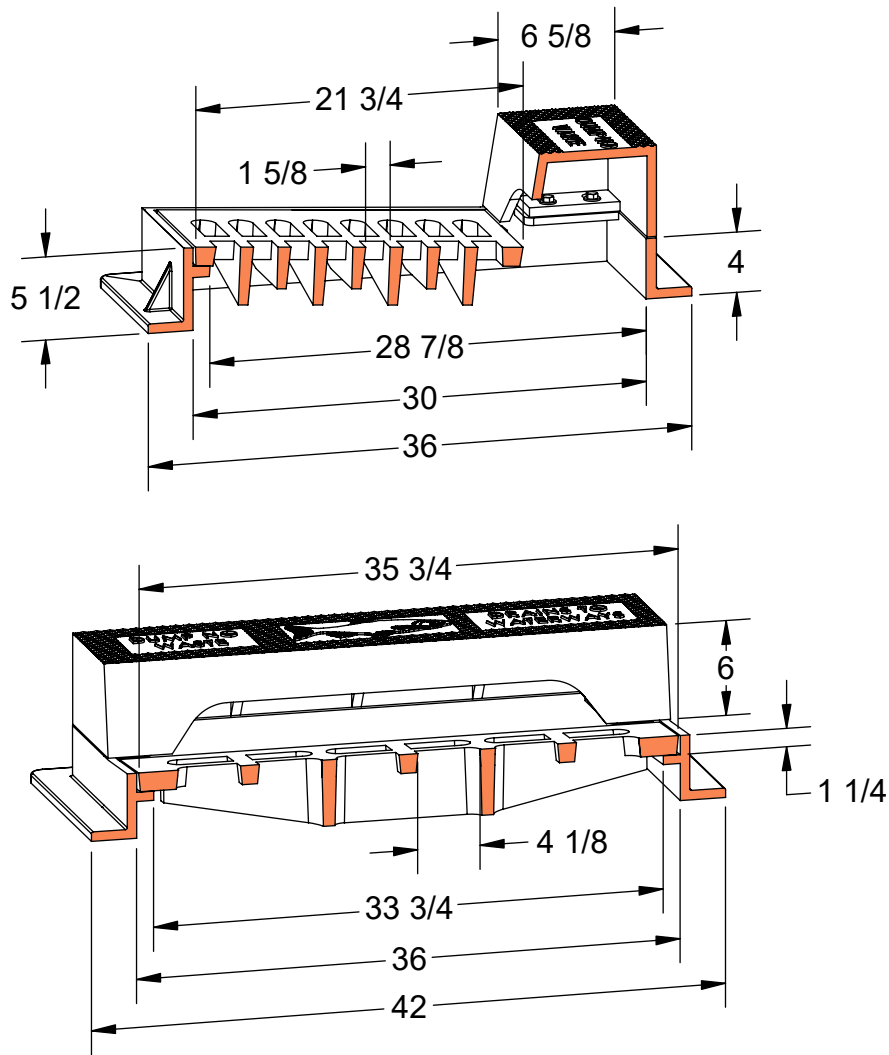

**PRODUCT #22633-6R**

30" x 36" Frame, Grate, 6" Curb (R-Style)

**Flow Area**  
~310 in<sup>2</sup>

Heavy Duty

AASHTO M306

ASTM A48

Gray Iron Class 35B

Bicycle Safe