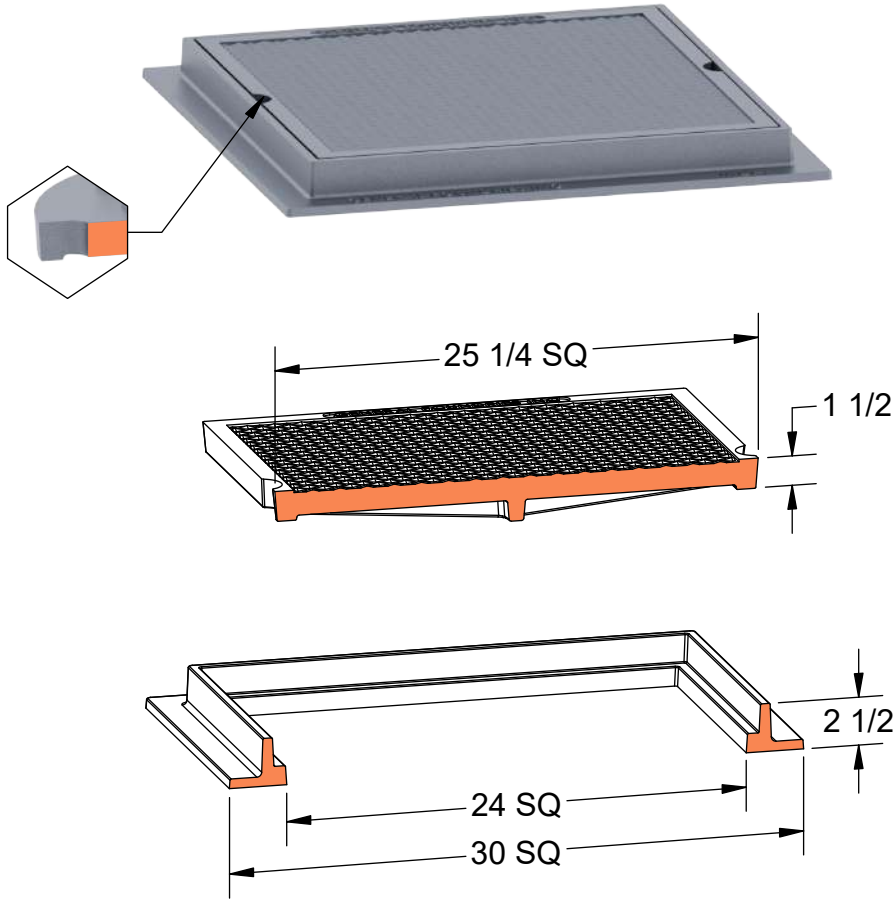

PRODUCT #22531
25" x 25" Frame & Cover

Available Markings
Plain

Heavy
Duty

AASHTO
M306

ASTM
A48

Gray Iron
Class 35B

Grates
Available