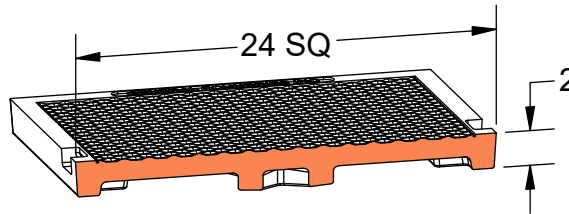

PRODUCT #22484

New England 8" 4 Flange Frame & Cover

Available Markings

- Communication
- Electric
- Plain
- Signal

Heavy Duty

AASHTO M306

ASTM A48

Gray Iron Class 35B

Grates Available

Risers Available