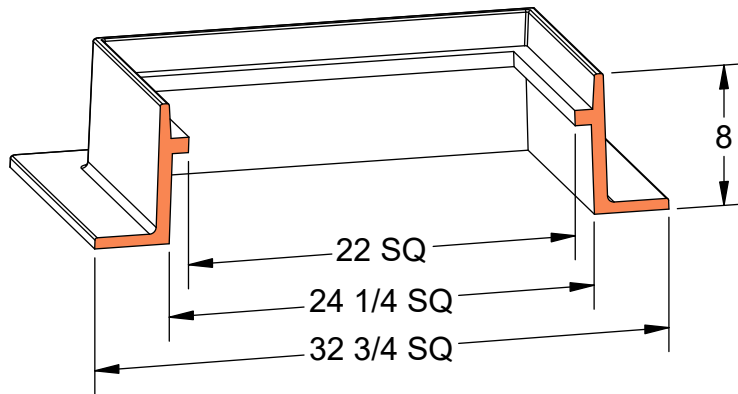

PRODUCT #22484

New England 8" 4 Flange Frame & Cover

Available Markings

- Communication
- Electric
- Plain
- Signal

Heavy Duty

AASHTO M306

ASTM A48

Gray Iron Class 35B