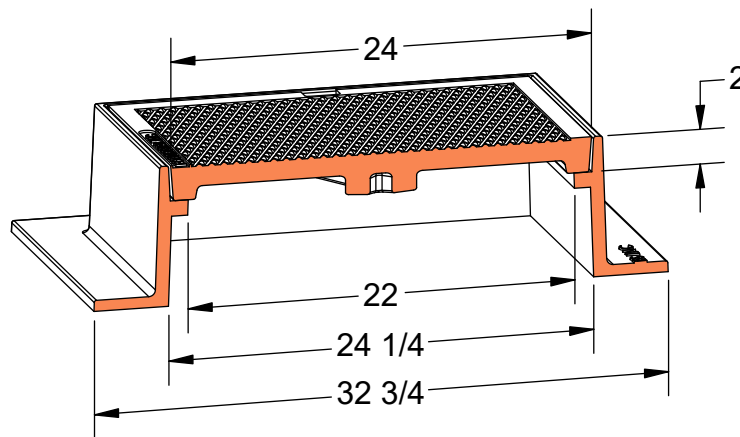

PRODUCT #22483

New England 8" 3 Flange Frame & Cover

Available Markings

- Communication
- Electric
- Plain
- Signal

Heavy Duty

AASHTO M306

ASTM A48

Gray Iron Class 35B

Grates Available

Risers Available