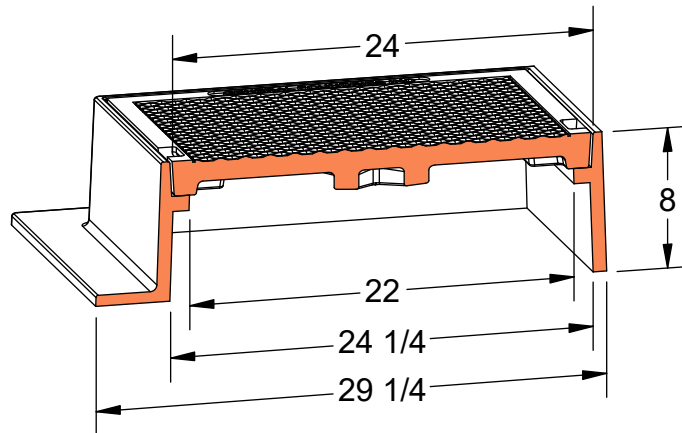

PRODUCT #22483

New England 8" 3 Flange Frame & Cover

Available Markings

- Communication
- Electric
- Plain
- Signal

Heavy Duty

AASHTO M306

ASTM A48

Gray Iron Class 35B

Grates Available

Risers Available