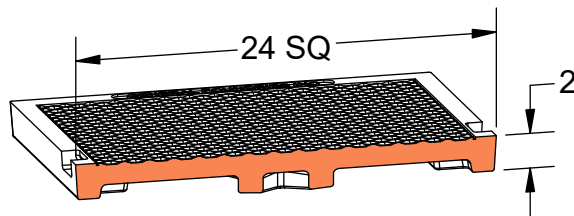

**PRODUCT #22464**

New England 6" 4 Flange Frame & Cover

**Available Markings**

- Communication
- Electric
- Plain
- Signal

Heavy Duty

AASHTO M306

ASTM A48

Gray Iron Class 35B

Grates Available

Risers Available