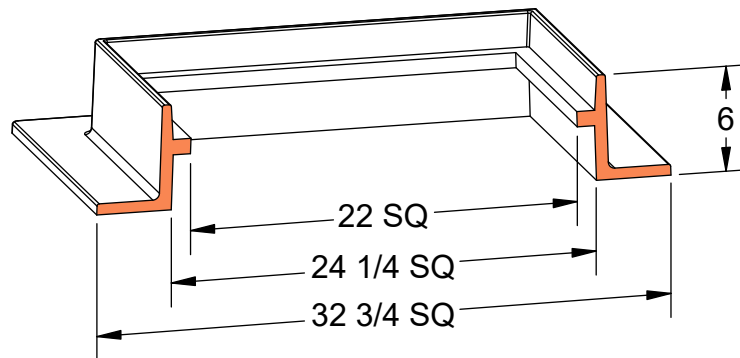

**PRODUCT #22464**

New England 6" 4 Flange Frame & Cover

**Available Markings**

- Communication
- Electric
- Plain
- Signal

Heavy Duty

AASHTO M306

ASTM A48

Gray Iron Class 35B