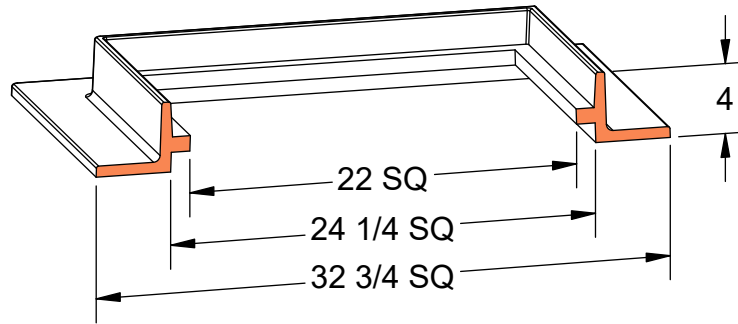

PRODUCT #22444

New England 4" 4 Flange Frame & Cover

Available Markings

- Communication
- Electric
- Plain
- Signal

Heavy Duty

AASHTO M306

ASTM A48

Gray Iron Class 35B