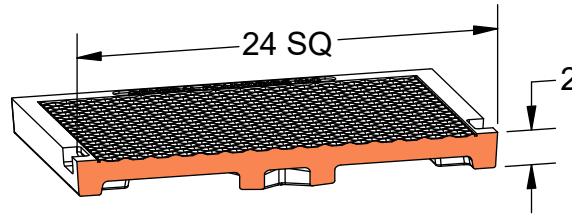

PRODUCT #22444

New England 4" 4 Flange Frame & Cover

Available Markings

- Communication
- Electric
- Plain
- Signal

Heavy Duty

AASHTO M306

ASTM A48

Gray Iron Class 35B

Grates Available

Risers Available